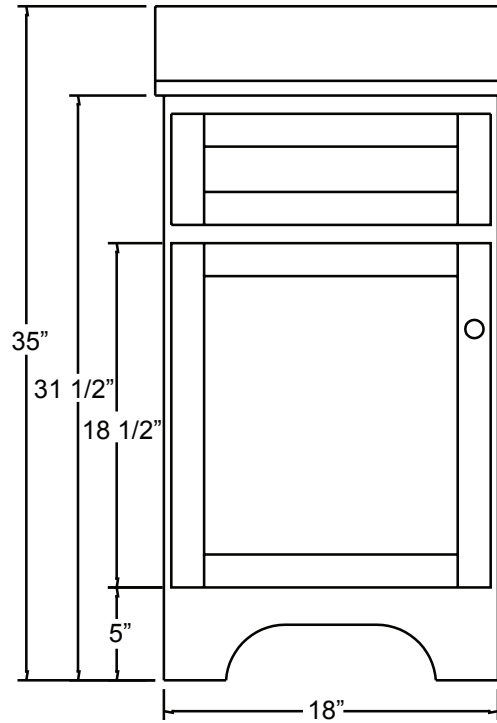

FOREMOST®

COLUMBIA COLLECTION

www.ForemostBath.com

18" Vanity Combo

COCAT1816

COEAT1816

COWAT1816

COBAT1816