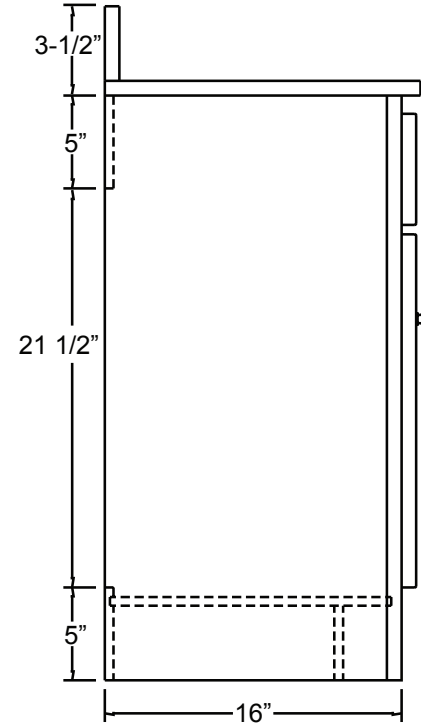

FOREMOST®

COLUMBIA COLLECTION

www.ForemostBath.com

18" Vanity Combo

COCAT1816

COEAT1816

COWAT1816

COBAT1816