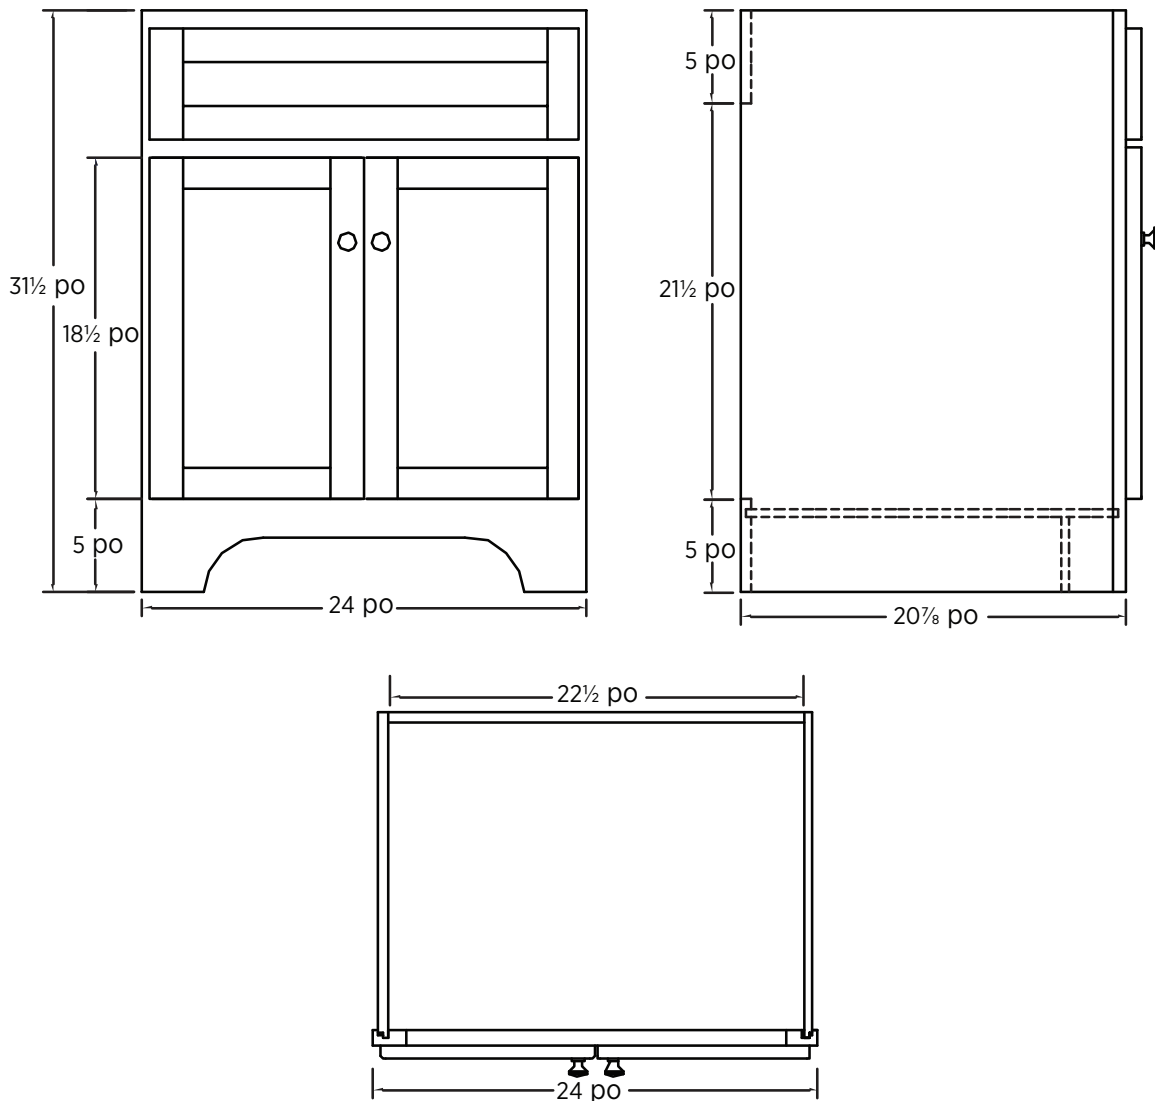

Spécifications du produit:

- Fini espresso, cerisier ou blanc
- Deux portes
- Ferrures en nickel brossé (espresso et cerisier) ou chrome (blanc)

Dimensions globales:

609.6mm (W) x 549.275mm (D) x 800.1mm (H)
24 po (L) x 21⁵/₈ po (P) x 31¹/₂ po (H)

Transport:

Poid net 29.11 lbs.

Remarque:

Important: Dimensions of fixtures are nominal and may vary within the range of tolerances allowed. 2. These measurements are subject to change or cancellation. No responsibility is assumed for use of superseded or voided pages.