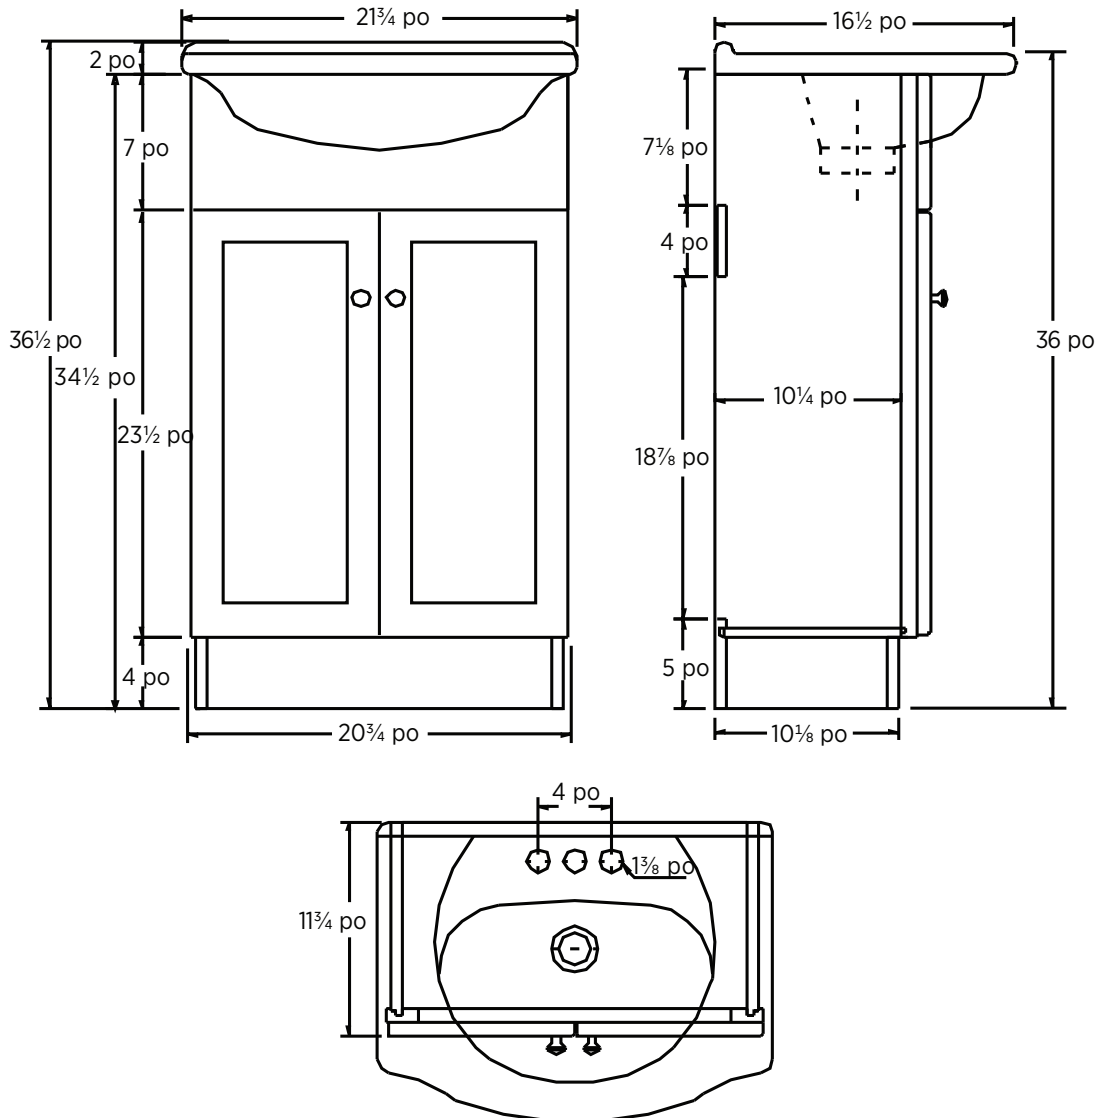

Specifications:

- Espresso, cherry or white finish
- 2 doors
- Brushed nickel (espresso, cherry) or chrome (white) hardware
- White vitreous china top with 4" center

Overall Dimensions:

552.45mm (L) x 419.1mm (P) x 933.45mm (H)
21¾" (W) x 16½" (D) x 36¾" (H)

Dimensions globales:

552.45mm (L) x 419.1mm (P) x 933.45mm (H)
 21¾ po (L) x 16½ po (P) x 36¾ po (H)

Transport:

Poid net 70.02 lbs.

Remarque:

Important: Dimensions of fixtures are nominal and may vary within the range of tolerances allowed. 2. These measurements are subject to change or cancellation. No responsibility is assumed for use of superseded or voided pages.

Specifications:

- Espresso, cherry or white finish
- 2 doors
- Brushed nickel (espresso, cherry) or chrome (white) hardware

Overall Dimensions:

609.6mm (W) x 549.275mm (D) x 800.1mm (H)
24" (W) x 21⁵/₈" (D) x 31¹/₂" (H)

Spécifications du produit:

- Fini espresso, cerisier ou blanc
- Deux portes
- Ferrures en nickel brossé (espresso et cerisier) ou chrome (blanc)

Dimensions globales:

609.6mm (W) x 549.275mm (D) x 800.1mm (H)
 24 po (L) x 21⁵/₈ po (P) x 31¹/₂ po (H)