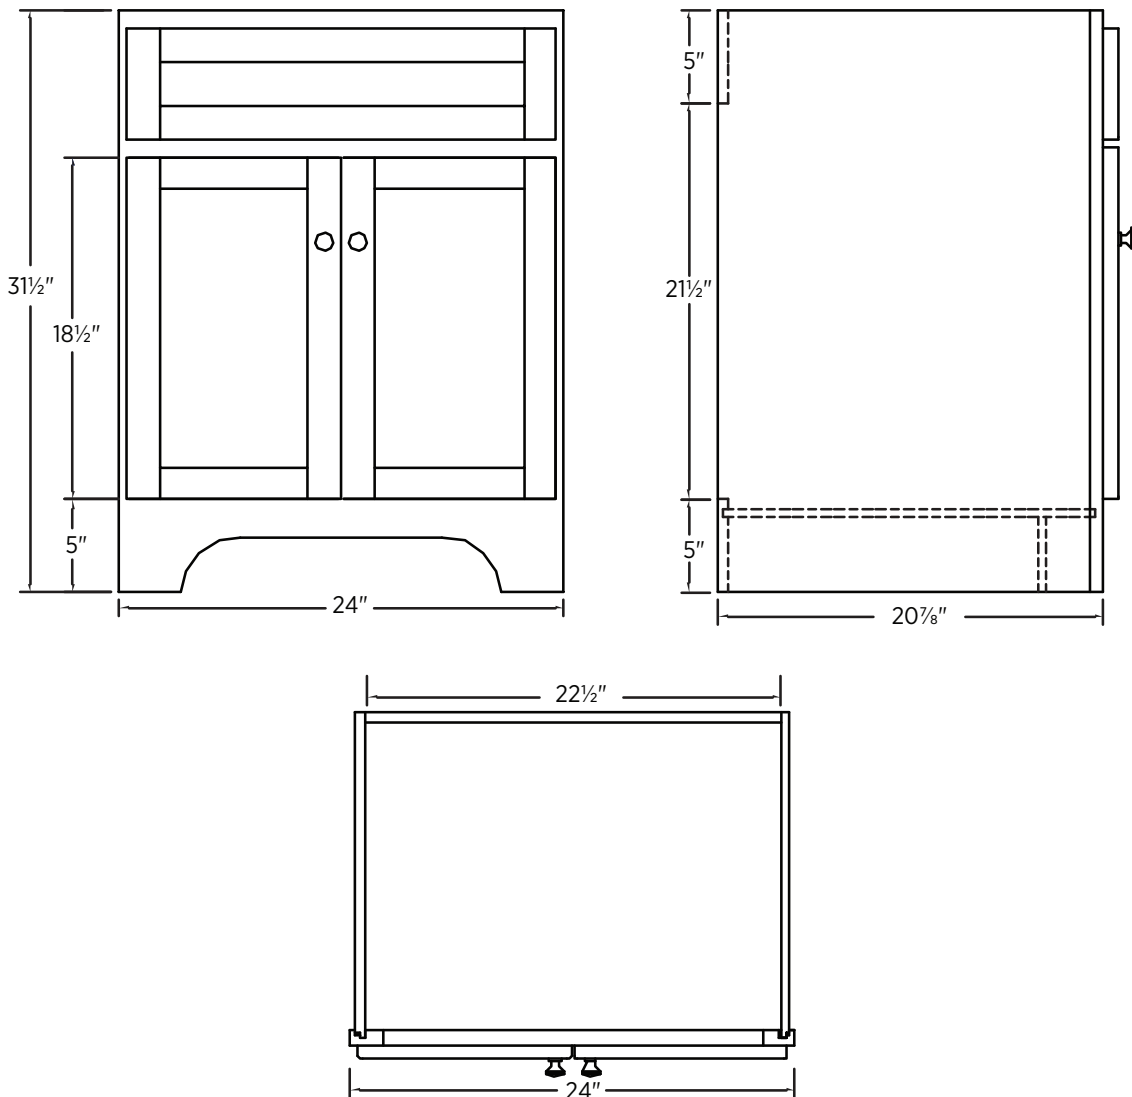

Specifications:

- Espresso, cherry or white finish
- 2 doors
- Brushed nickel (espresso, cherry) or chrome (white) hardware

Overall Dimensions:

609.6mm (W) x 549.275mm (D) x 800.1mm (H)
24" (W) x 21⁵/₈" (D) x 31¹/₂" (H)

Shipping:

GW 29.11 lbs.

Remarque:

Important: Dimensions of fixtures are nominal and may vary within the range of tolerances allowed. 2. These measurements are subject to change or cancellation. No responsibility is assumed for use of superseded or voided pages.

Révisé: 8.10.2011

(CANADA) 5970 Chedworth Way, Unit A, Mississauga, ON L5R 3V5 T: (888) 256-7551 F: (905) 507-2006
(USA) 906 Murray Road, East Hanover, NJ 07936 T: (973) 428-0400 F: (973) 428-6166

www.foremostgroups.com