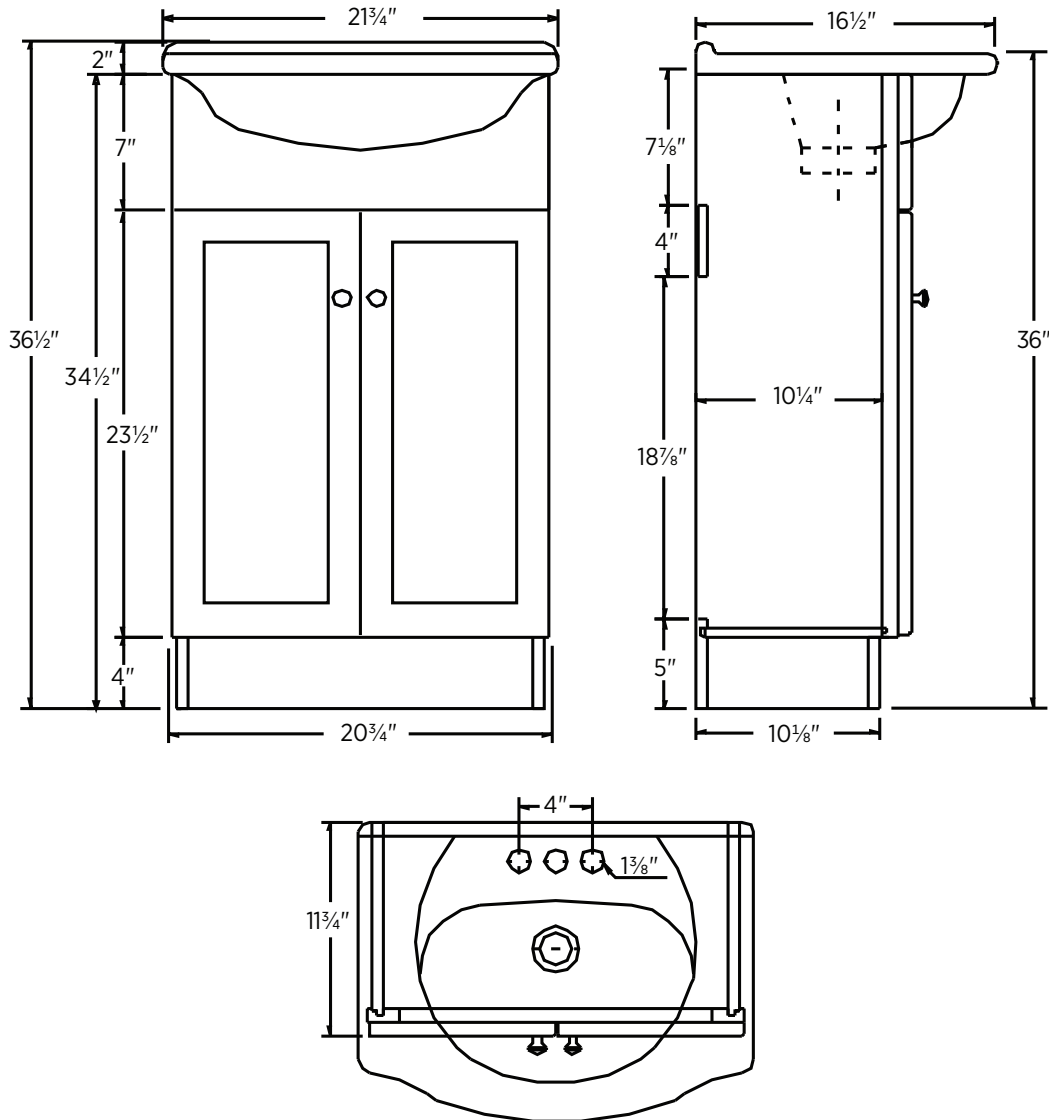

Specifications:

- Espresso, cherry or white finish
- 2 doors
- Brushed nickel (espresso, cherry) or chrome (white) hardware
- White vitreous china top with 4" center

Overall Dimensions:

552.45mm (L) x 419.1mm (P) x 933.45mm (H)
21¾" (W) x 16½" (D) x 36¾" (H)

Shipping:

GW 70.02 lbs.

Remarque:

Important: Dimensions of fixtures are nominal and may vary within the range of tolerances allowed. 2. These measurements are subject to change or cancellation. No responsibility is assumed for use of superseded or voided pages.