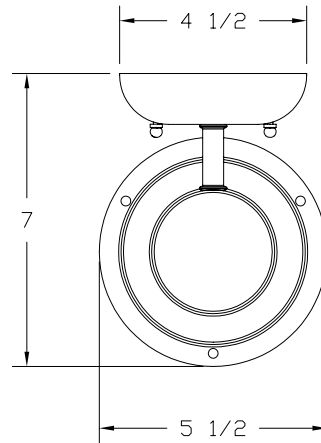

Specification Sheet

Outdoor Wall

Models: **F8497-41 Vista Silver**  
**F8497-68 Deep Bronze**

Glass: Etched White Opal  
 Metal Finishes: Vista Silver (-41); Deep Bronze (-68)  
 Height: 10-1/4" Width: 5-1/2" Extension: 7"  
 Lamps: 1 - 75 Watt Medium Base (Not Included)  
 Label: cULus Listed. Suitable for Wet Location.