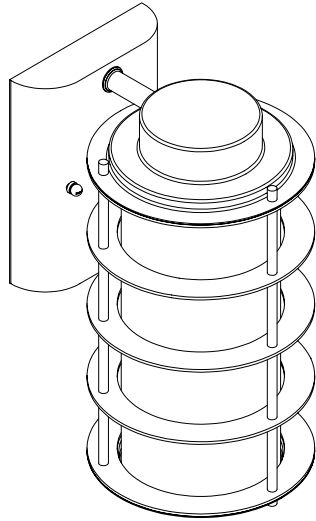

Specification Sheet

Outdoor Wall

Models: **F8497-41 Vista Silver**  
**F8497-68 Deep Bronze**

Glass: Etched White Opal  
 Metal Finishes: Vista Silver (-41); Deep Bronze (-68)  
 Height: 10-1/4" Width: 5-1/2" Extension: 7"  
 Lamps: 1 - 75 Watt Medium Base (Not Included)  
 Label: cULus Listed. Suitable for Wet Location.