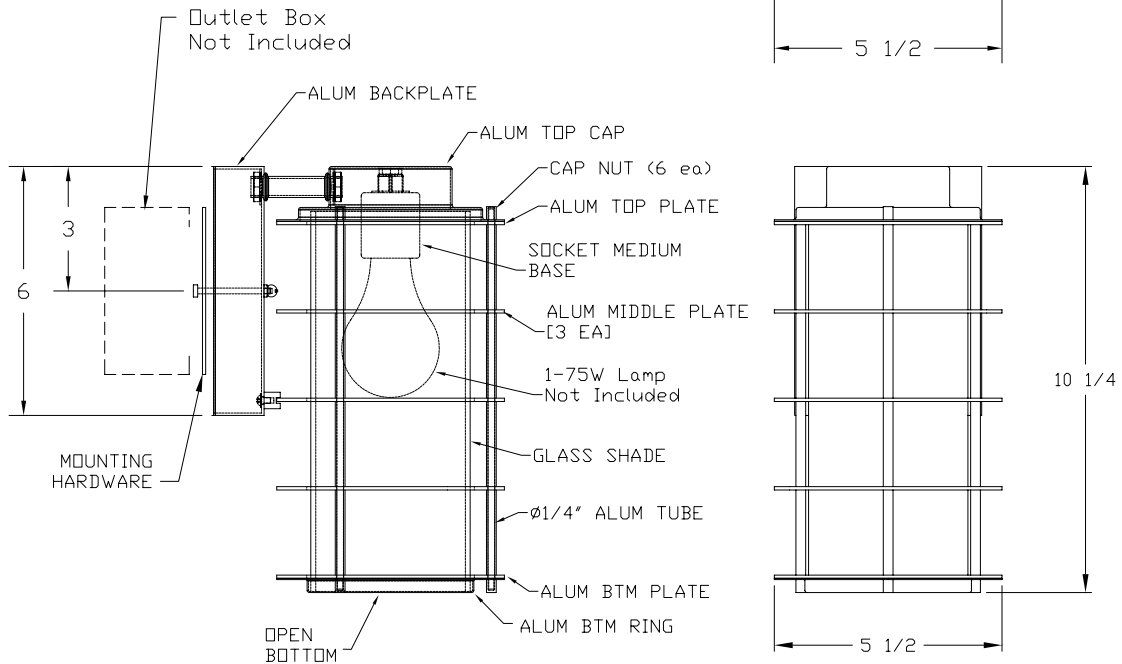

Specification Sheet

Outdoor Wall

Models: **F8497-41 Vista Silver**  
**F8497-68 Deep Bronze**

Glass: Etched White Opal  
 Metal Finishes: Vista Silver (-41); Deep Bronze (-68)  
 Height: 10-1/4" Width: 5-1/2" Extension: 7"  
 Lamps: 1 - 75 Watt Medium Base (Not Included)  
 Label: cULus Listed. Suitable for Wet Location.