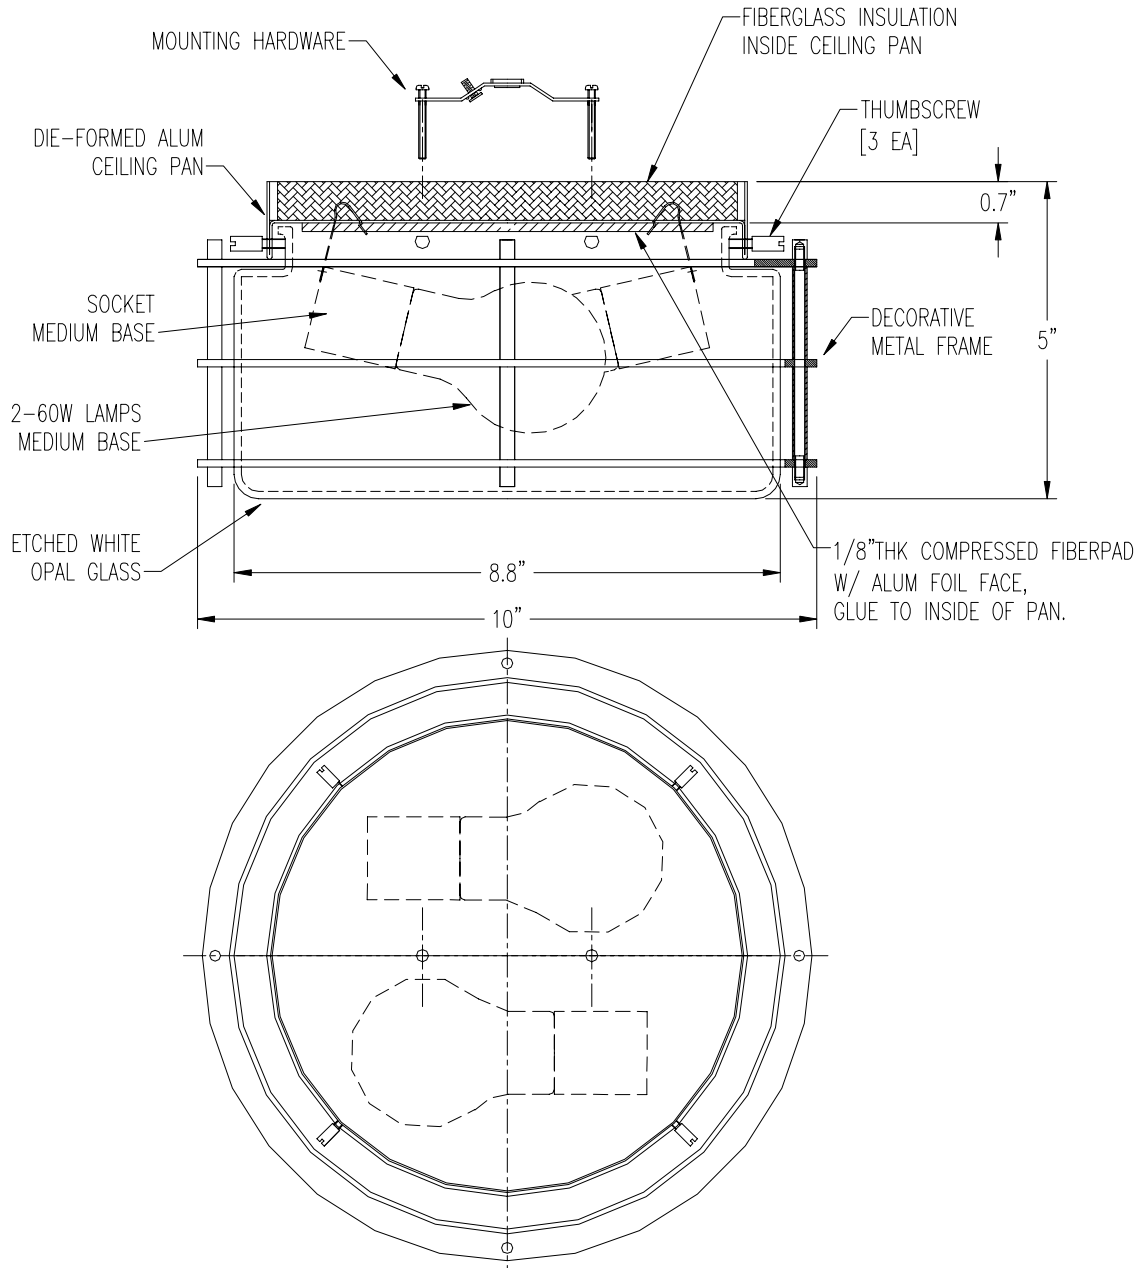

**Specification Sheet**

**Ceiling Flush Mount**

**Model: F8492-41 Vista Silver**  
**F8492-62 Metallic Silver**  
**F8492-68 Deep Bronze**

Glass: Etched White Opal  
 Finishes: Vista Silver -41; Metallic Silver -62; Deep Bronze -68  
 Width: 10" Height: 5"  
 Lamps: 2 - 60W Medium Base (Not Included)  
 Labels: cULus Listed. Suitable for Damp Location.