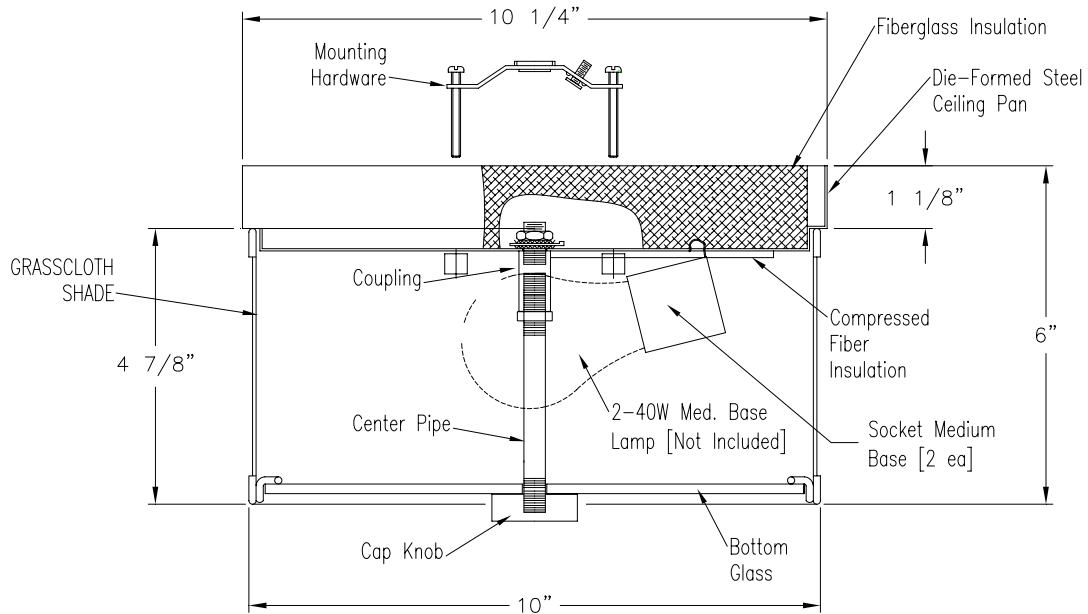

Specification Sheet

Ceiling Flush Mount

Model: F6157-36 Satin Nickel
F6157-20 Sorrel Bronze

Shade: Natural Grasscloth
 Glass: Etched
 Finishes: Satin Nickel -36; Sorrel Bronze -20
 Width: 10-1/4" Height: 6"
 Lamps: 2 – 40W Medium Base (Not Included)
 Labels: cULus Listed. Suitable for Dry Location.