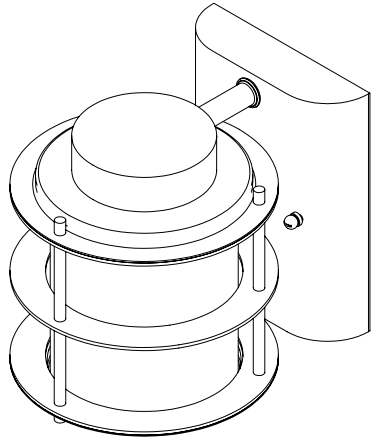

FORECAST

LIGHTOLIER

Specification Sheet

Outdoor Wall

Models: **F8496-41 Vista Silver**
F8496-68 Deep Bronze

Glass: Etched White Opal
 Metal Finishes: Vista Silver (-41); Deep Bronze (-68)
 Height: 6" Width: 5-1/2" Extension: 7"
 Lamps: 1 - 60 Watt Medium Base (Not Included)
 Label: cULus Listed. Suitable for Wet Location.