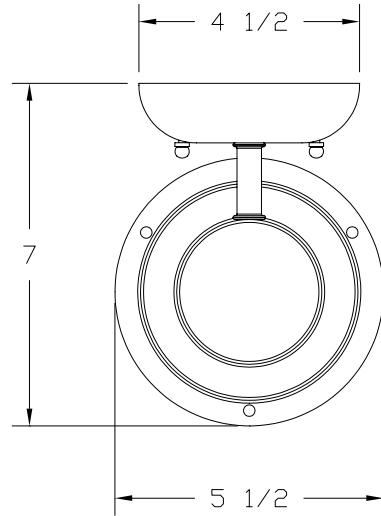

FORECAST

LIGHTOLIER

Specification Sheet

Outdoor Wall

Models: **F8496-41 Vista Silver**
F8496-68 Deep Bronze

Glass: Etched White Opal
 Metal Finishes: Vista Silver (-41); Deep Bronze (-68)
 Height: 6" Width: 5-1/2" Extension: 7"
 Lamps: 1 - 60 Watt Medium Base (Not Included)
 Label: cULus Listed. Suitable for Wet Location.