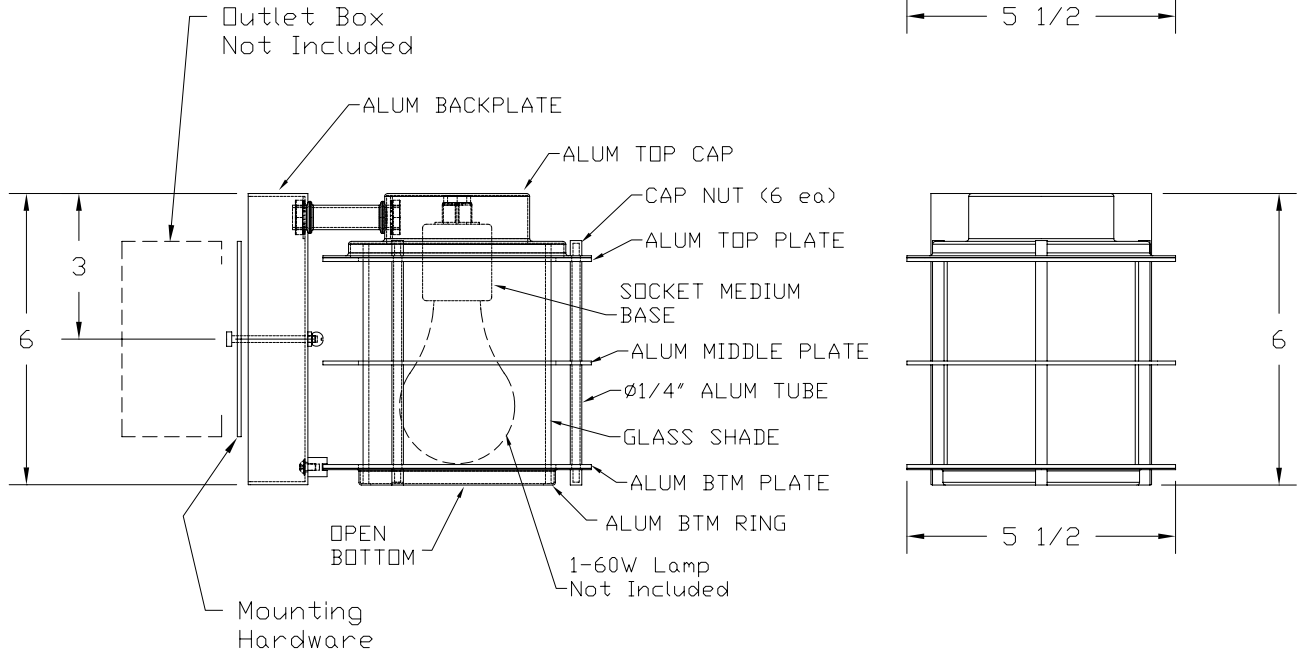

FORECAST

LIGHTOLIER

Specification Sheet

Outdoor Wall

Models: **F8496-41 Vista Silver**
F8496-68 Deep Bronze

Glass: Etched White Opal
 Metal Finishes: Vista Silver (-41); Deep Bronze (-68)
 Height: 6" Width: 5-1/2" Extension: 7"
 Lamps: 1 - 60 Watt Medium Base (Not Included)
 Label: cULus Listed. Suitable for Wet Location.