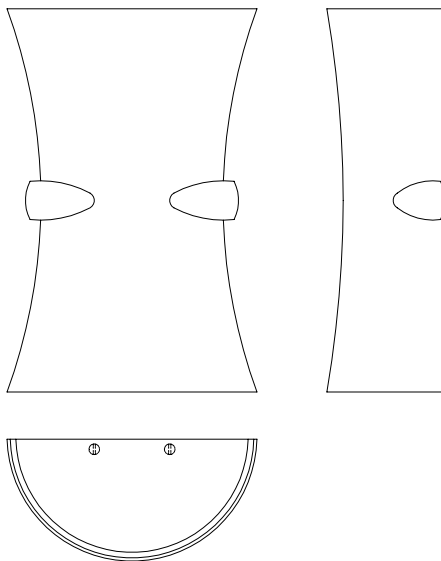

Specification Sheet

ADA Wall

Model: F5527-36U Satin Nickel
F5527-70U Merlot Bronze

Diffusers: White Acrylic
 Metal Finishes: Satin Nickel -36; Merlot Bronze -70
 Width: 7-3/4" Height: 12" Extension: 4"
 Lamps: 1 – 18 Watt Long Twin Tube, 4-Pin 2G11 Base (Not Included)
 Ballast: Electronic, Universal Voltage 120V to 277V
 Label: cULus Listed.
 Suitable for vertical or horizontal mounting on wall.