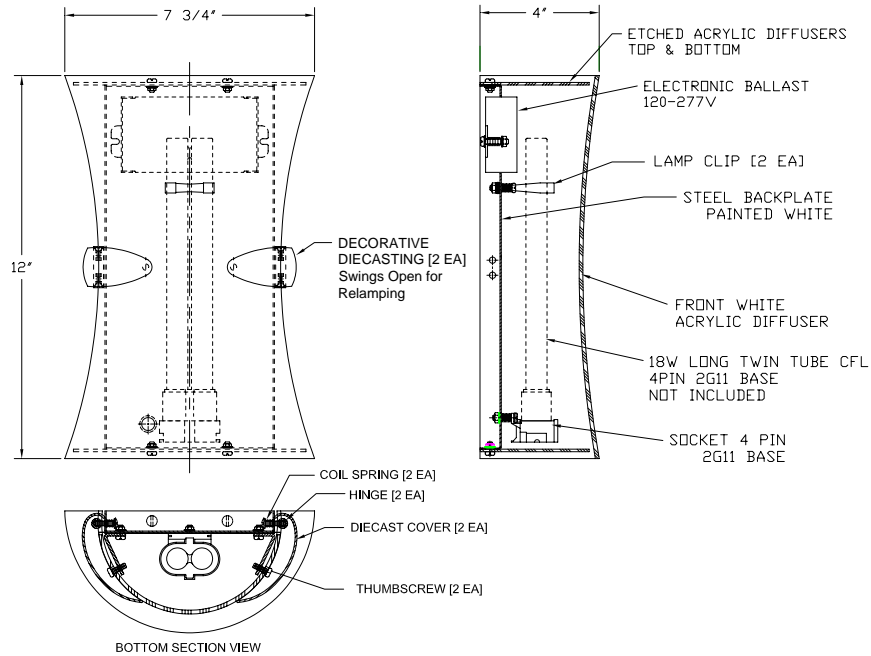

Specification Sheet

ADA Wall

Model: F5527-36U Satin Nickel
F5527-70U Merlot Bronze

Diffusers: White Acrylic
 Metal Finishes: Satin Nickel -36; Merlot Bronze -70
 Width: 7-3/4" Height: 12" Extension: 4"
 Lamps: 1 – 18 Watt Long Twin Tube, 4-Pin 2G11 Base (Not Included)
 Ballast: Electronic, Universal Voltage 120V to 277V
 Label: cULus Listed.
 Suitable for vertical or horizontal mounting on wall.