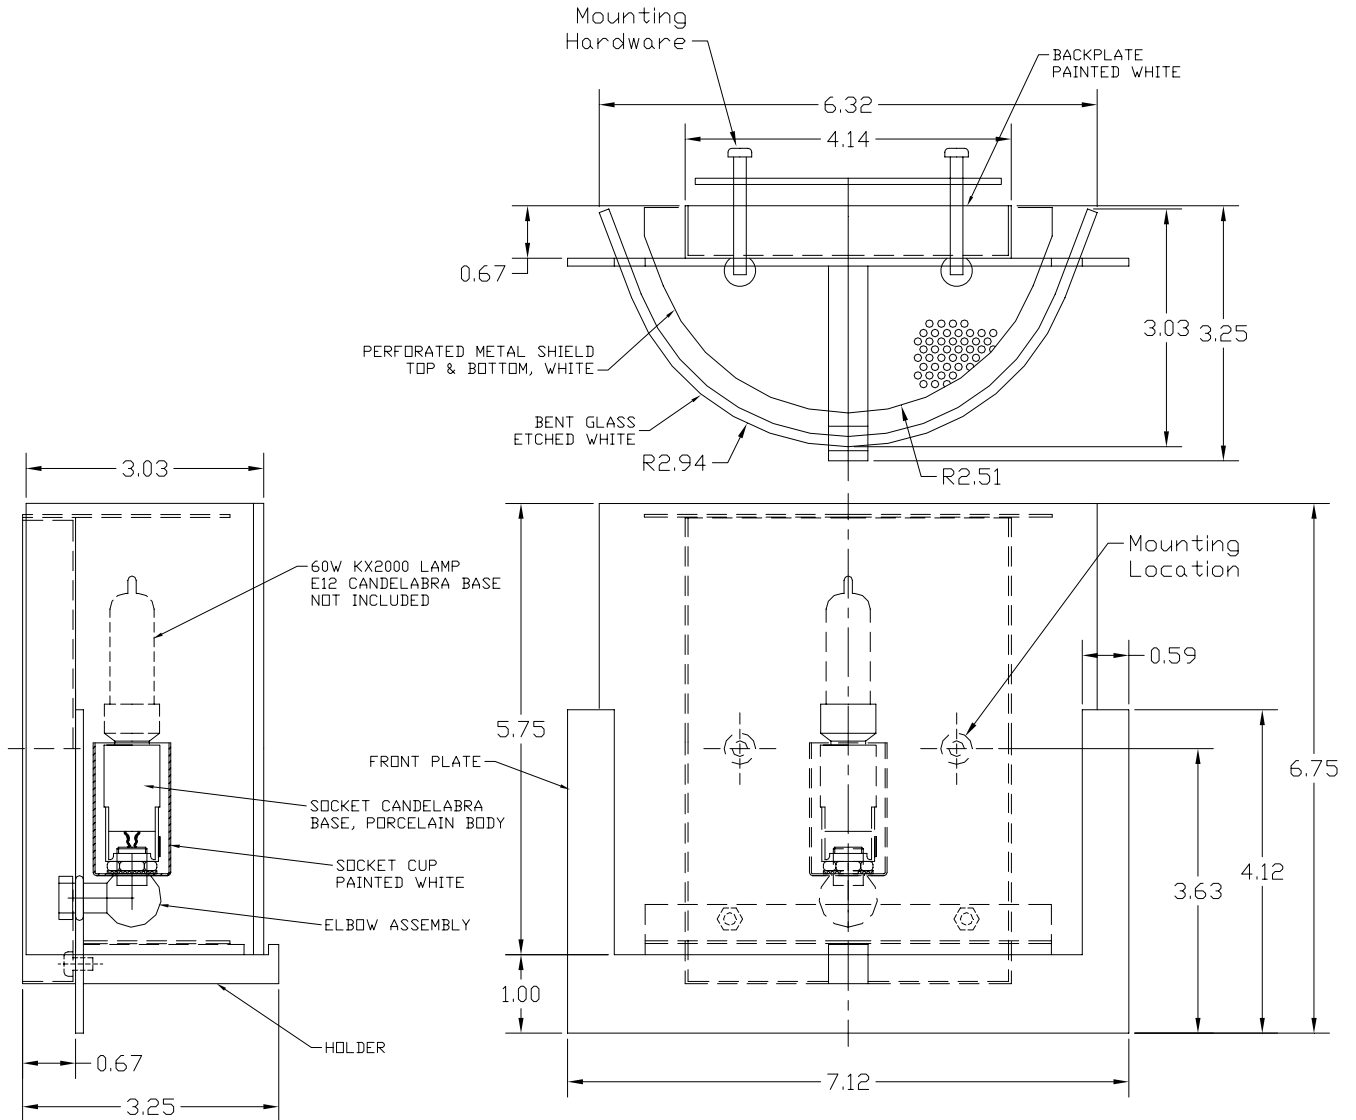

Specification Sheet

ADA Wall Fixture
Rev. 5/14/08

Model: F5413-36 Satin Nickel
F5413-68 Deep Bronze

Glass: Etched White
 Finishes: Satin Nickel -36; Deep Bronze -68
 Width: 7-1/8" Height: 6-3/4" Extension: 3-1/4"
 Lamps: 1 – 60W Xenon Candelabra Base (Not Included)
 Labels: cULus Listed. Suitable for Damp Locations.