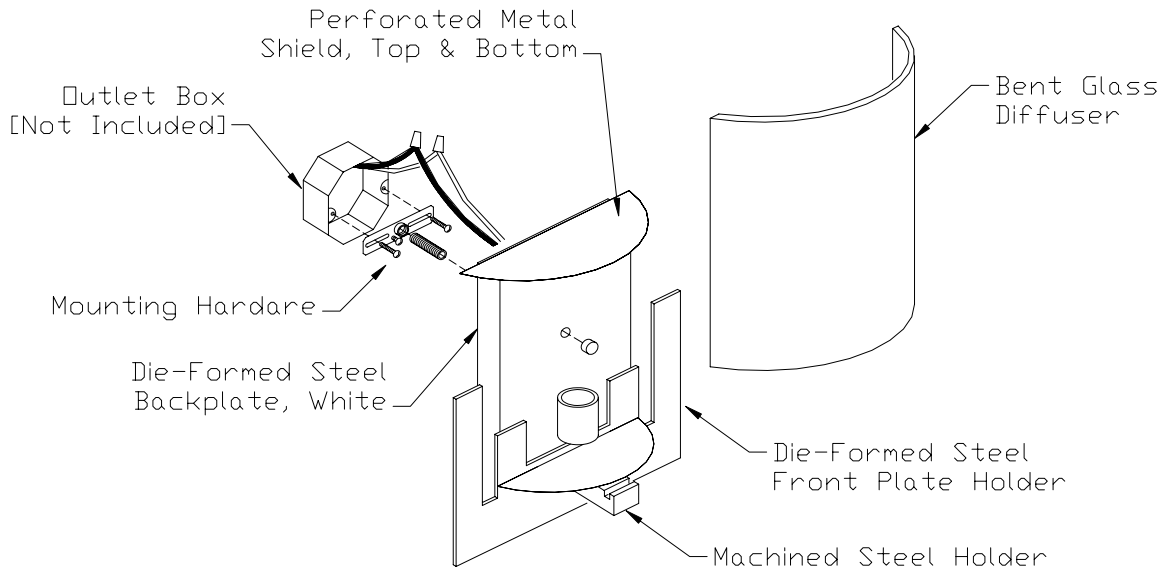

Specification Sheet

ADA Wall  
Rev. 4/18/08

Models: **F5412-36 Satin Nickel**  
**F5412-68 Deep Bronze**

Glass: Etched White  
 Finishes: Satin Nickel -36; Deep Bronze -68  
 Width: 8-1/2" Height: 12" Extension: 4"  
 Lamps: 1 - 75 Watt Medium Base (Not Included)  
 Labels: cULus Listed. Suitable for Damp Locations.