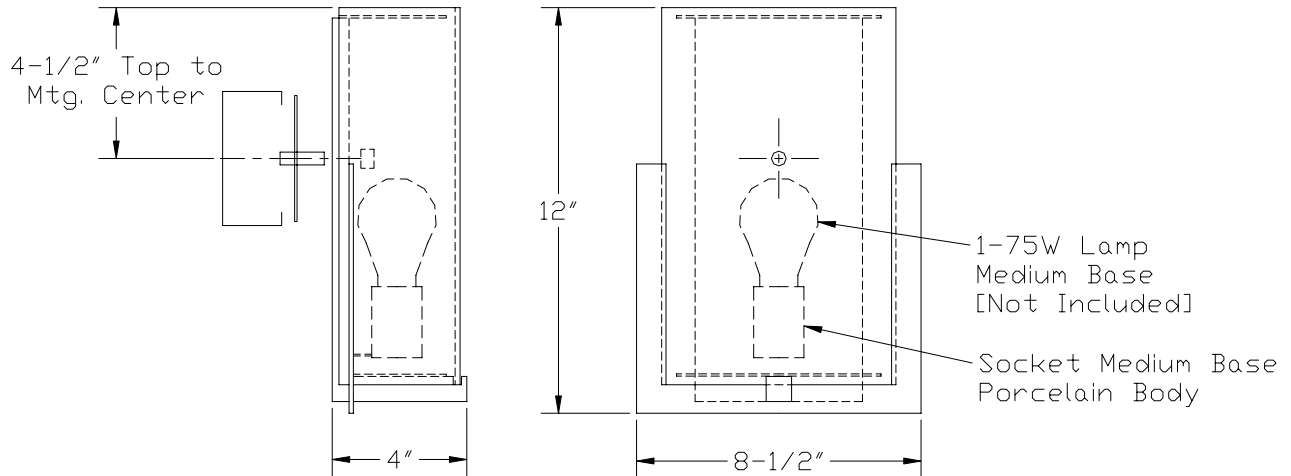

Specification Sheet

ADA Wall  
Rev. 4/18/08

Models: **F5412-36 Satin Nickel**  
**F5412-68 Deep Bronze**

Glass: Etched White  
 Finishes: Satin Nickel -36; Deep Bronze -68  
 Width: 8-1/2" Height: 12" Extension: 4"  
 Lamps: 1 - 75 Watt Medium Base (Not Included)  
 Labels: cULus Listed. Suitable for Damp Locations.