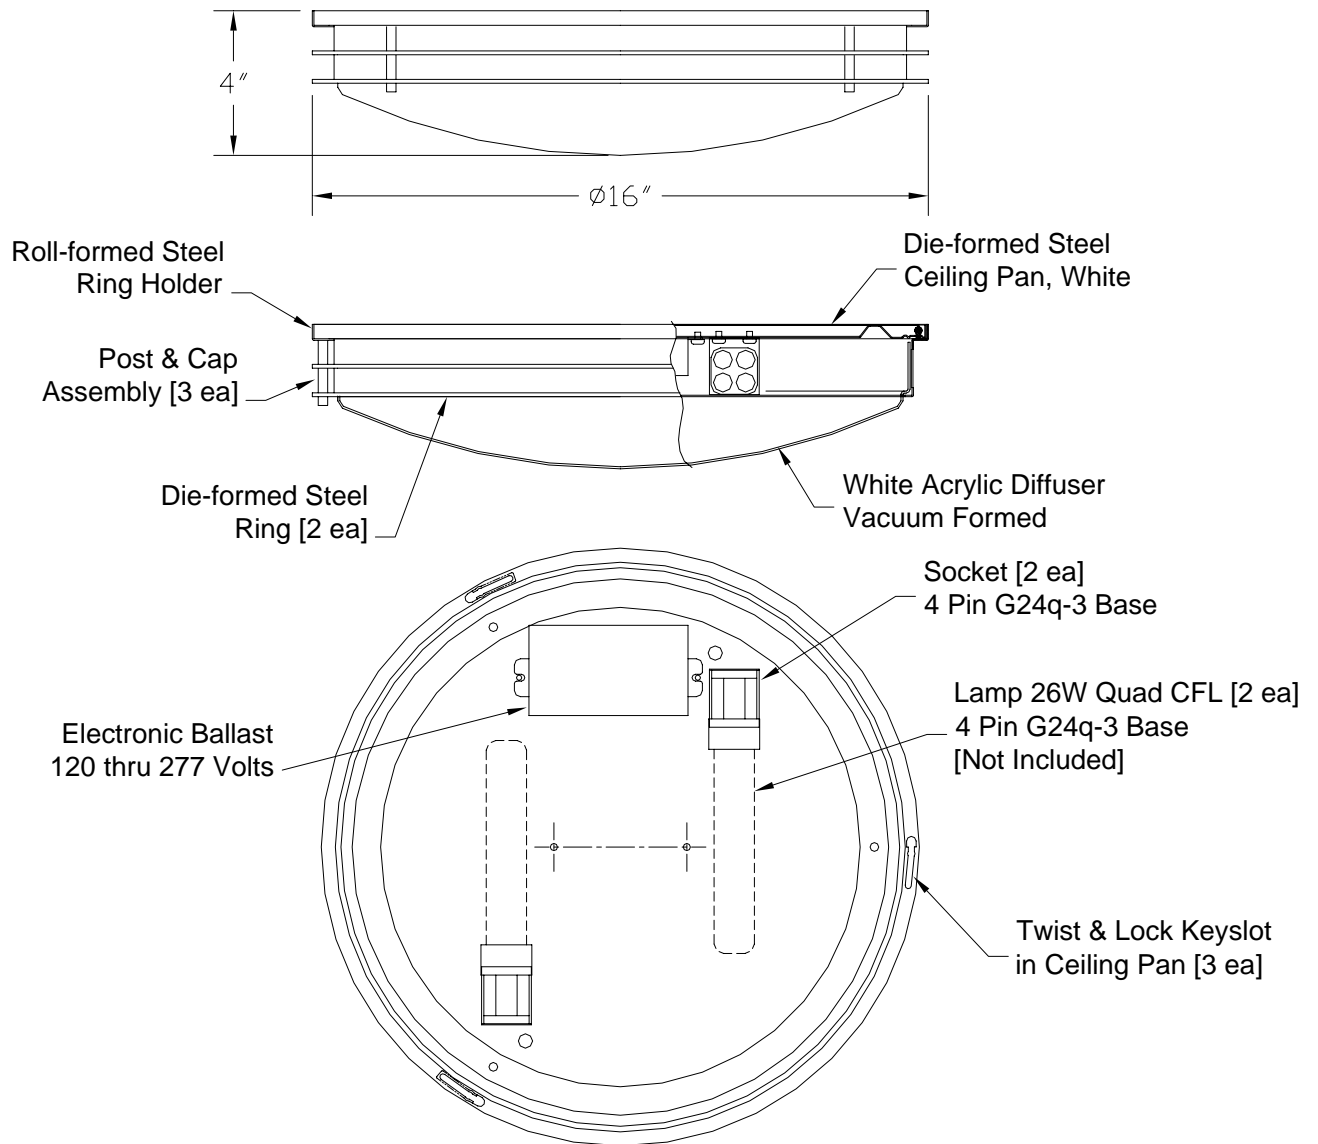

Specification Sheet

Surface Fluorescent

Model: **F2020-62U Metallic Silver**
F2020-68U Deep Bronze

Diffuser: White Acrylic
 Finish: Metallic Silver -62; Deep Bronze -68
 Width: 16" Height: 4"
 Lamps: 2 – 26W Quad Tube Compact Fluorescent, 4-Pin G24q-3 Base (Not Included)
 Ballast: Electronic, Universal Voltage 120V thru 277V
 Labels: cULus Listed. Suitable for Damp Locations.
 Suitable for Wall or Ceiling Installations.