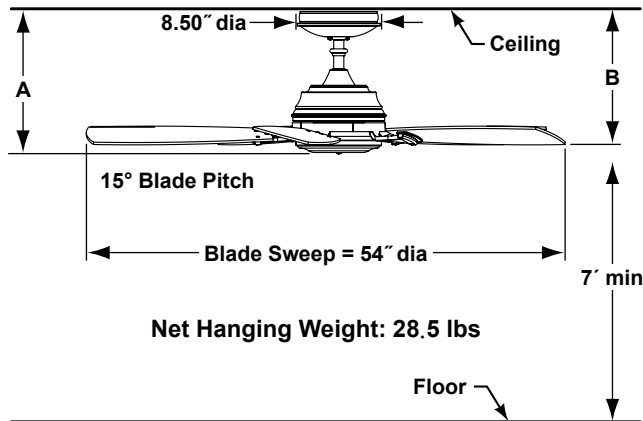

HUBBARDTON FORGE® SERIES

HF6050** Standard Fan

	A	B
Fan w/6" downrod	14.59"	13.68"
Fan w/12" downrod	20.59"	19.68"
Fan w/18" downrod	26.59"	25.68"
Fan w/24" downrod	32.59"	31.68"
Fan w/36" downrod	44.59"	43.68"
Fan w/48" downrod	56.59"	55.68"
Fan w/60" downrod	68.59"	67.68"
Fan w/72" downrod	80.59"	79.68"

MOTOR SPECS:

188 x 25 motor is designed for optimal performance with this fan.

BLADES:

A set of five wood blades is included.

CONTROL OPTIONS:

TR20WH hand-held remote control with wall mount is included. Push button remote control has 3 fan speeds, infinite light levels, reverse and off button. Optional C21 wall control is available—sold separately. Instructions are provided with each control.