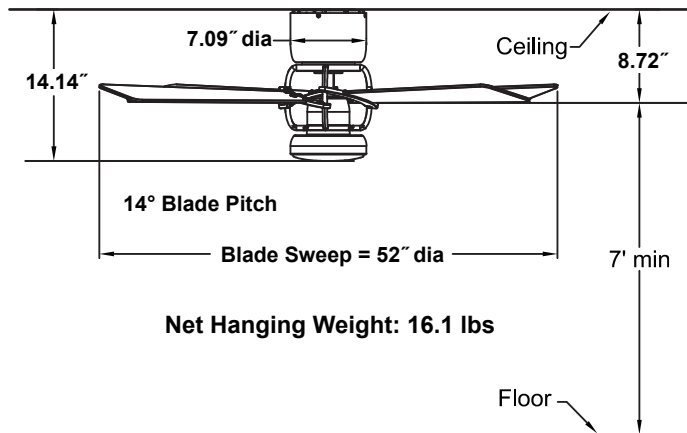

CAMVIEW™

FPS6225BL Ceiling Fan

Available Finishes

BL	Black with Black blade and Opal Frosted Glass

Airflow / Energy Efficiency Info (120V)

Fan Speed	Max RPM	CFM	CFM / Watts	Amps	Watts
High	177	5983	98	0.52	61
Med	116	4028	134	0.42	30
Low	81	2812	176	0.33	16

INSTALLATION REQUIREMENTS:

Fan must be attached to a securely anchored electrical junction box capable of withstanding a load of at least 50 lbs.

ELECTRICAL REQUIREMENTS:

Requires a grounded electrical supply line of 120 volts AC, 60 Hz, 15 amp circuit.

MOTOR SPECS:

153 x 20 motor is designed for optimal performance with this fan.

BLADE SET:

A set of four 23" black plywood blades is included.

CONTROL OPTIONS:

TR24WH hand-held remote control with wall mount is included. Push button remote control has 3 fan speeds, infinite light levels and off button. Optional CWRL4 and C25 wall controls, CRL4WH and CRL8TS hand-held remote controls are available—sold separately. Instructions are provided with each control.

LIGHTING OPTIONS:

One bulb (100-watt halogen minican bulb -included) downlight fixture is included with this fan assembly. Maximum downlight wattage not to exceed 100 watts.

LOCATION USE:

Fan is rated for dry location only.