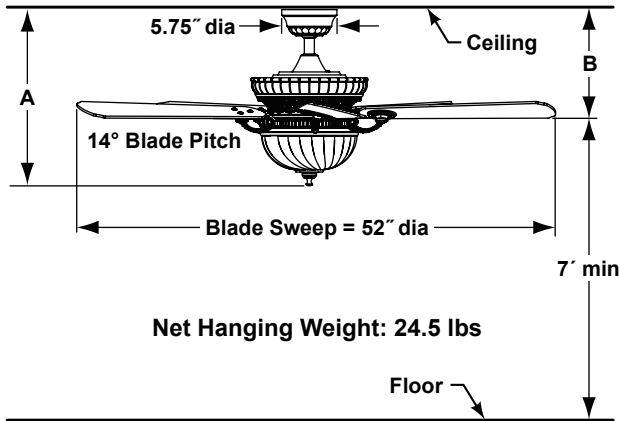

VENTANA™

FP8032SB Ceiling Fan

INSTALLATION REQUIREMENTS:

Ceiling fan attaches to electrical junction box securely anchored and capable of withstanding a load of at least 50 lbs.

ELECTRICAL REQUIREMENTS:

Ceiling fan requires a grounded electrical supply line of 120 volts AC, 60 Hz, 15 amp circuit.

MOTOR SPECS:

172 x 17 motor is designed for optimal performance with this fan.

BLADE SETS:

A set of five 20.7" reversible mahogany/walnut wood blades is included.

CONTROL OPTIONS:

TR24WH hand-held remote control with wall mount is included. Push button remote control has 3 fan speeds, infinite light levels and off button. Optional CWRL4 and C25 wall controls, CRL4WH and CRL8TS hand-held remote controls are available—sold separately. Instructions are provided with each control.

LIGHTING OPTIONS:

Two-bulb (50-watt halogen minican bulbs -included) downlight fixture is included with this fan assembly. Maximum downlight wattage not to exceed 100 watts.

DOWNROD OPTIONS:

The Ventana™ fan comes with a 1" Dia. x 4.5" downrod. Optional downrods are available in 12", 18", 24", 36", 48", 60", and 72". For installations requiring a longer downrod, a downrod coupler is available. The Ventana™ fan can be mounted on a sloped ceiling up to 30°. Most sloped ceiling installations require a downrod longer than the standard 4.5" downrod. Optional sloped ceiling ball kits (SCB1-52) are available for up to 52°. Optional close-to-ceiling kit is available as well—sold separately. Call your local dealer for more information.

LOCATION USE:

Fan is rated for dry locations only.

	A	B
Fan w/4.5" downrod	18.38"	10.59"
Fan w/12" downrod	25.88"	18.09"
Fan w/18" downrod	31.88"	24.09"
Fan w/24" downrod	37.88"	30.09"
Fan w/36" downrod	49.88"	42.09"
Fan w/48" downrod	61.88"	54.09"
Fan w/60" downrod	73.88"	66.09"
Fan w/72" downrod	85.88"	78.09"

Available Finish	
SB	Sedona Beige with Amber Tea glass

Airflow / Energy Efficiency Info (120V)					
Fan Speed	Max RPM	CFM	CFM / Watts	Amps	Watts
High	180	5634	76	0.61	74
Med	124	3529	95	0.50	37
Low	57	1496	136	0.31	11