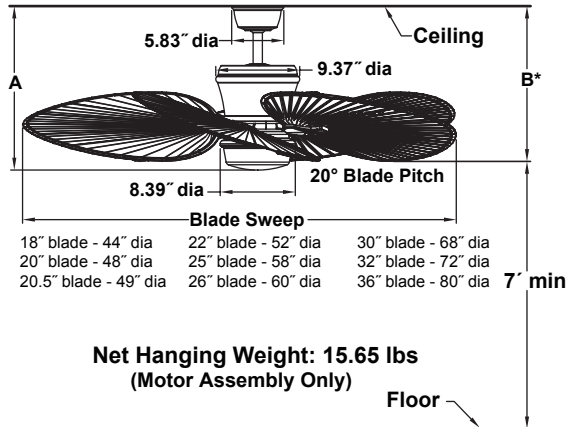

SANDELLA®

MAD3260*^{*} Ceiling Fan

*Dimension when used with ISP1 blades. Ceiling to blade measurement will vary depending on blade.

INSTALLATION REQUIREMENTS:

Fan must be attached to a securely anchored electrical junction box capable of withstanding a load of at least 50 lbs.