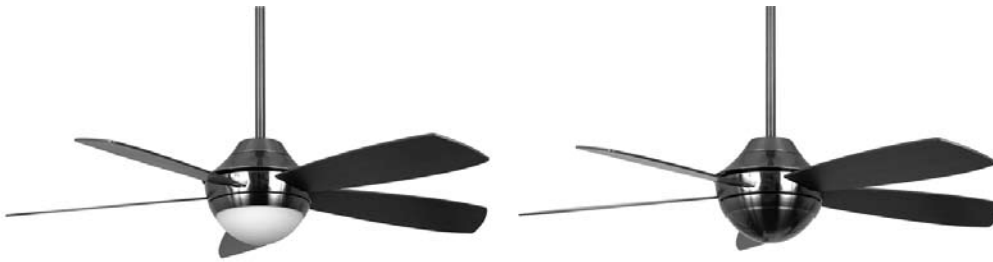

The Celano™

FP5420PW

SPECIFICATION SHEET

celebrating 25 years

Product Specifications Subject To Change

CELANO™

FP5420PW Ceiling Fan

**INSTALLATION REQUIREMENTS:**

MOTOR SPECS:

188 x 20 motor is designed for optimal performance with this fan.

BLADES:

A set of five walnut finish wood blades is included. Optional set of five cherry wood blades (B5400CY) is available—sold separately.

CONTROL OPTIONS:

C24 hand-held remote control with canopy-style receiver unit (RECFP5420) included. Push button remote control has 3 fan speeds, infinite light levels and off button. Reversing switch located on fan housing. Optional C25 wall control is available—sold separately. Instructions are provided with each control.

LIGHTING OPTIONS:

3-bulb downlight fixture with three 40-watt candelabra bulbs is included. Maximum downlight wattage is not to exceed 120 watts.

DOWNROD OPTIONS:

Fan comes with a 1" dia. x 6" long downrod (DR1-6). Optional downrods available in 12", 18", 24", 36", 48", 60" and 72" lengths. A downrod coupler is available for installations requiring a downrod longer than 72". Optional Decorative DR Sleeve (DRS54PW) is available, requires an 18" or longer downrod. Fan can be mounted on a sloped ceiling up to 30°. Most sloped ceiling installations require a downrod longer than the standard 6" downrod. Optional sloped ceiling ball kits (SCB1-52) are available for slope angles greater than 30° and up to 52°. Call technical support for more information.