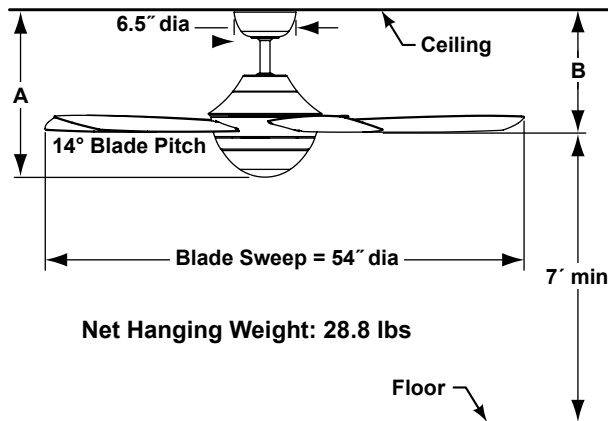

The Celano™

FP5420PW

SPECIFICATION SHEET

celebrating 25 years

Product Specifications Subject To Change

CELANO™

FP5420PW Ceiling Fan

**INSTALLATION REQUIREMENTS:**

MOTOR SPECS:

188 x 20 motor is designed for optimal performance with this fan.

BLADES:

A set of five walnut finish wood blades is included. Optional set of five cherry wood blades (B5400CY) is available—sold separately.