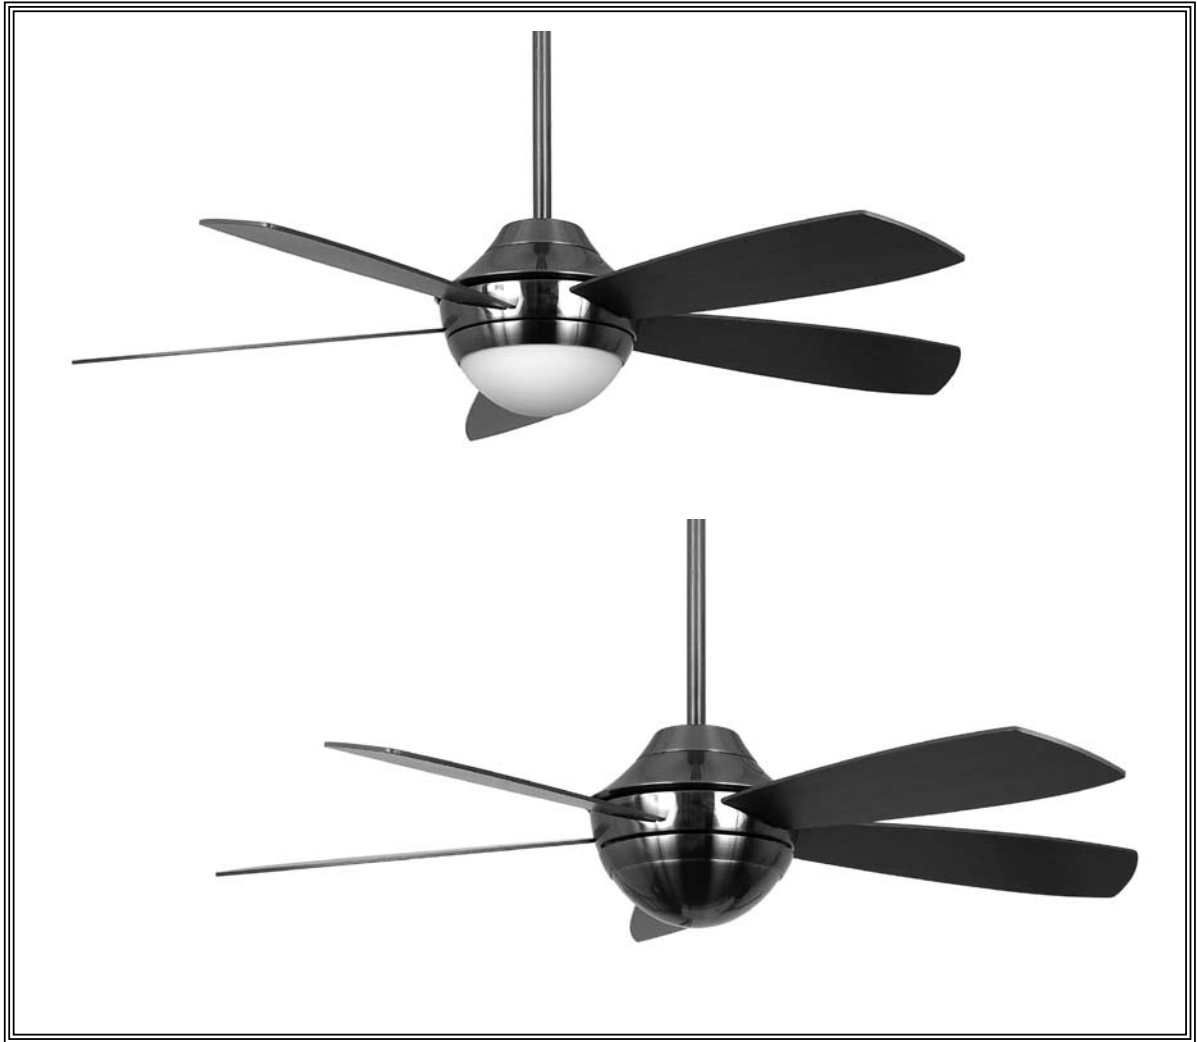

The Celano™

FP5420PW

SPECIFICATION SHEET

celebrating 25 years

Product Specifications Subject To Change

CELANO™

FP5420PW Ceiling Fan

**INSTALLATION REQUIREMENTS:**

Fan must be attached to a securely anchored electrical junction box capable of withstanding a load of at least 50 lbs.

ELECTRICAL REQUIREMENTS:

Requires a grounded electrical supply line of 120 volts AC, 60 Hz, 15 amp circuit.

MOTOR SPECS:

188 x 20 motor is designed for optimal performance with this fan.

BLADES:

A set of five walnut finish wood blades is included. Optional set of five cherry wood blades (B5400CY) is available—sold separately.

CONTROL OPTIONS:

C24 hand-held remote control with canopy-style receiver unit (RECFP5420) included. Push button remote control has 3 fan speeds, infinite light levels and off button. Reversing switch located on fan housing. Optional C25 wall control is available—sold separately. Instructions are provided with each control.