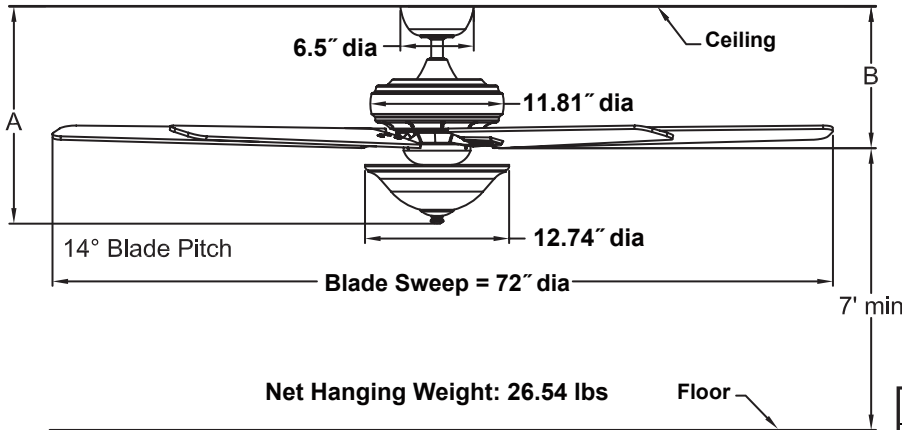

**KEISTONE™****FPD8089\*\*  
72" Ceiling Fan**

	A	B
Fan w/4.5" downrod	19.20"	12.60"
Fan w/12" downrod	26.70"	20.10"
Fan w/18" downrod	32.70"	26.10"
Fan w/24" downrod	38.70"	32.10"
Fan w/36" downrod	50.70"	44.10"
Fan w/48" downrod	62.70"	56.10"
Fan w/60" downrod	74.70"	68.10"
Fan w/72" downrod	86.70"	80.10"