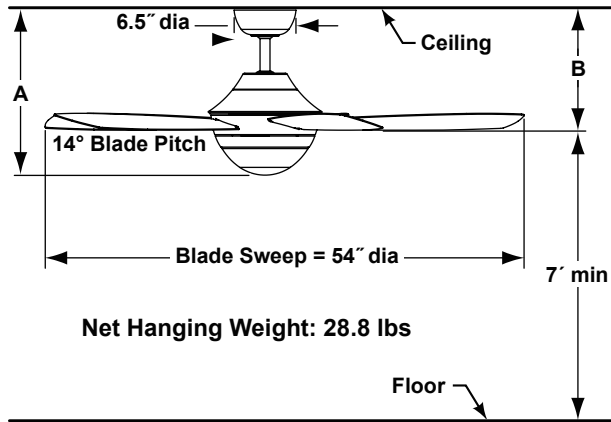

CELANO™

FP5420
Ceiling Fan**

Optional Cherry Blade Set

B5400CY

Optional DR Sleeve

DRS54MW
DRS54OB
DRS54PN
DRS54PW

	A	B
Fan w/6" downrod	18.00"	11.60"
Fan w/12" downrod	24.00"	17.60"
Fan w/18" downrod	30.00"	23.60"
Fan w/24" downrod	36.00"	29.60"
Fan w/36" downrod	48.00"	41.60"
Fan w/48" downrod	60.00"	53.60"
Fan w/60" downrod	72.00"	65.60"
Fan w/72" downrod	84.00"	77.60"

MOTOR SPECS:

188 x 20 motor is designed for optimal performance with this fan.

BLADES:

A set of five 21.3" wood blades is included—matte white with matte white finish, walnut with OB and PW finishes and cherry with PN finish. Optional set of five cherry wood blades (B5400CY) is available for OB and PW fans—sold separately.