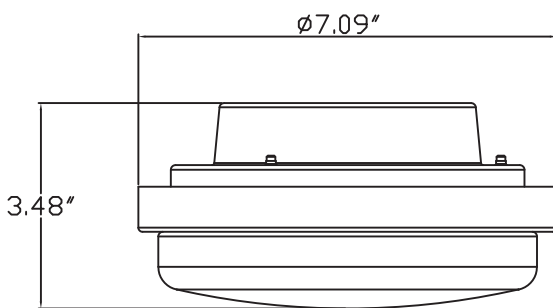

TRIAIRE™ CUSTOM

LK8514
LED Light Kit**

Net Hanging Weight: 1.83 lbs

INSTALLATION REQUIREMENTS:

Remove the plastic cap from TriAire Custom fan and install the light kit.

ELECTRICAL REQUIREMENTS:

Requires a grounded electrical supply line of 120 volts AC, 60Hz, 15 amp circuit.

LIGHTING BULBS:

One 18-watt CCT LED (3000K/4000K/5000K) included.

CONTROL:

TR305 hand-held remote control is available in Motor Asm. package.

LOCATION USE:

Light kit is rated for dry, damp and wet locations.