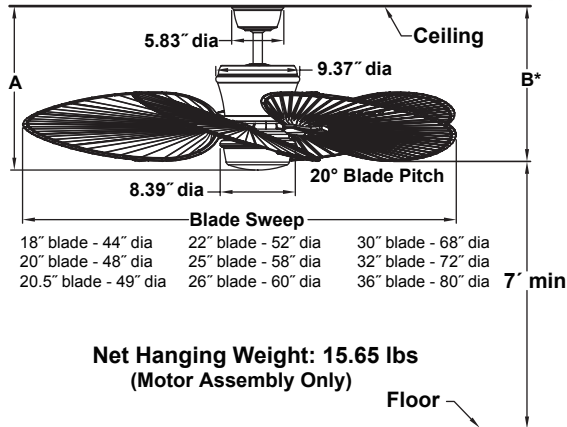

**SANDELLA®****MAD3260\*\*  
Ceiling Fan**

\*Dimension when used with ISP1 blades. Ceiling to blade measurement will vary depending on blade.

**INSTALLATION REQUIREMENTS:**

Fan must be attached to a securely anchored electrical junction box capable of withstanding a load of at least 50 lbs.