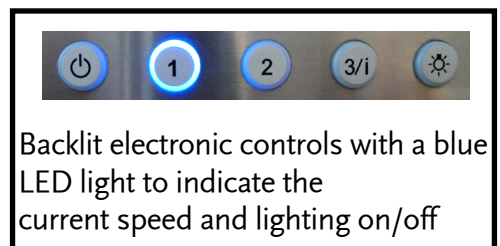

Synthesis Wall Range Hood

A value alternative in canopy wall hoods

Designed to offer a high-end look without the high-end price tag, the Synthesis offers a chimney style range hood for the price conscious customer. Traditional styling, designer features, and solid performance make the Synthesis a great value in canopy range hoods.

Model #	Size | Color	Performance Range	Sound Levels
SYNT30SS	30 Stainless	160 - 600 CFM	3.5 - 6.5 sones
SYNT36SS	36 Stainless	160 - 600 CFM	3.5 - 6.5 sones
SYNT30SS300	30 Stainless	80 - 300 CFM	2.0 - 5.0 sones
SYNT36SS300	36 Stainless	80 - 300 CFM	2.0 - 5.0 sones

Feature Chart

Min. / Max. Ceiling Height	7' 8 1/2" - 9' 5 7/8"
Canopy Depth / Height	19 1/4" D / 9 1/2" H
High Ceiling Kit	Yes - up to 11' 4 1/2"
Convertible to Ductless / Recirculating	Yes - kit needed
Controls	3 Speed Push w/ Blue LED
Lighting	2 X 20 (W) Halogen
Ducting Top	6" Round
Grease Filters	dishwasher safe mesh
10 Minute Intensive Speed	Yes
AC Input / AC Power (600/300 cfm)	(120 V - 60 hz) / (Max 370 / 190 W at 3.1 / 1.6 A)
Annual Electricity Costs (600/300 cfm)	$6.17 / $3.29 Year *

* Note – ran 30 minutes a day on low speed, 365 days, using the North American average of 12.2 cents per kWh.

p.o. box 435 • Wayland, MA 01778 • tel: (508) 358-3353 • fax: (508) 358-5730 • e-mail: info@faberonline.com • www.faberonline.com