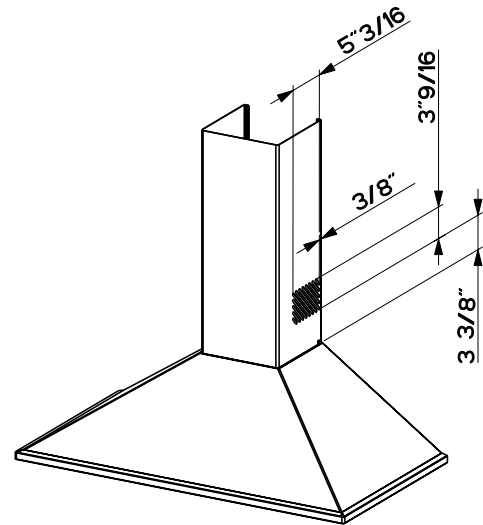

Feature Chart

Min. / Max. Ceiling Height	7' 8 1/2" - 9' 5 7/8"
Canopy Depth / Height	19 1/4" D / 9 1/2" H
High Ceiling Kit	Yes - up to 11' 4 1/2"
Convertible to Ductless / Recirculating	Yes - kit needed
Controls	3 Speed Push w/ Blue LED
Lighting	2 X 20 (W) Halogen
Ducting Top	6" Round
Grease Filters	dishwasher safe mesh
10 Minute Intensive Speed	Yes
AC Input / AC Power (600/300 cfm)	(120 V - 60 hz) / (Max 370 / 190 W at 3.1 / 1.6 A)
Annual Electricity Costs (600/300 cfm)	\$6.17 / \$3.29 Year *

Dimensional Diagrams

(see installation instructions for more information)

Ducted

Ductless

min & max ceiling height examples
x = range hood height above cook top

x = 24"	x = 30"
min	min
7' 8 1/2"	8' 2 1/2"
max	max
8' 11 7/8"	9' 5 7/8"