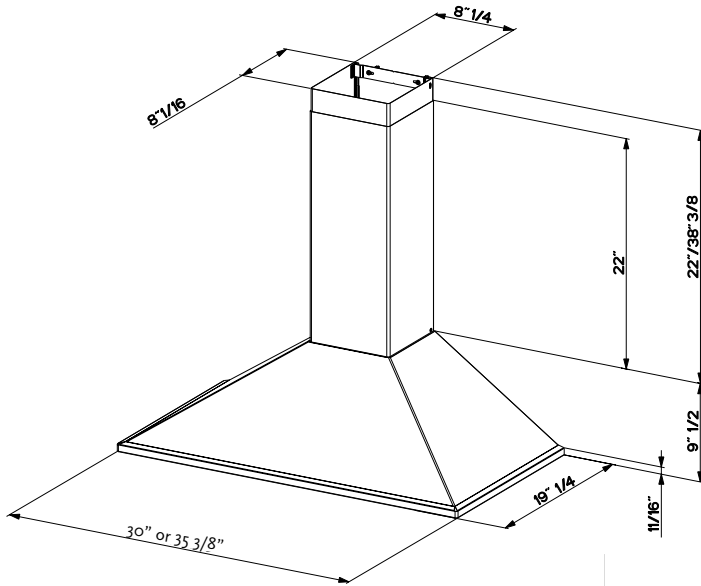

Feature Chart

Min. / Max. Ceiling Height	7' 8 1/2" - 9' 5 7/8"
Canopy Depth / Height	19 1/4" D / 9 1/2" H
High Ceiling Kit	Yes - up to 11' 4 1/2"
Convertible to Ductless / Recirculating	Yes - kit needed
Controls	3 Speed Push w/ Blue LED
Lighting	2 X 20 (W) Halogen
Ducting Top	6" Round
Grease Filters	dishwasher safe mesh
10 Minute Intensive Speed	Yes
AC Input / AC Power (600/300 cfm)	(120 V - 60 hz) / (Max 370 / 190 W at 3.1 / 1.6 A)
Annual Electricity Costs (600/300 cfm)	\$6.17 / \$3.29 Year *

Dimensional Diagrams

(see installation instructions for more information)

Ducted

Ductless

min & max ceiling height examples
x = range hood height above cook top

x = 24"	x = 30"
min	min
7' 8 1/2"	8' 2 1/2"
max	max
8' 11 7/8"	9' 5 7/8"