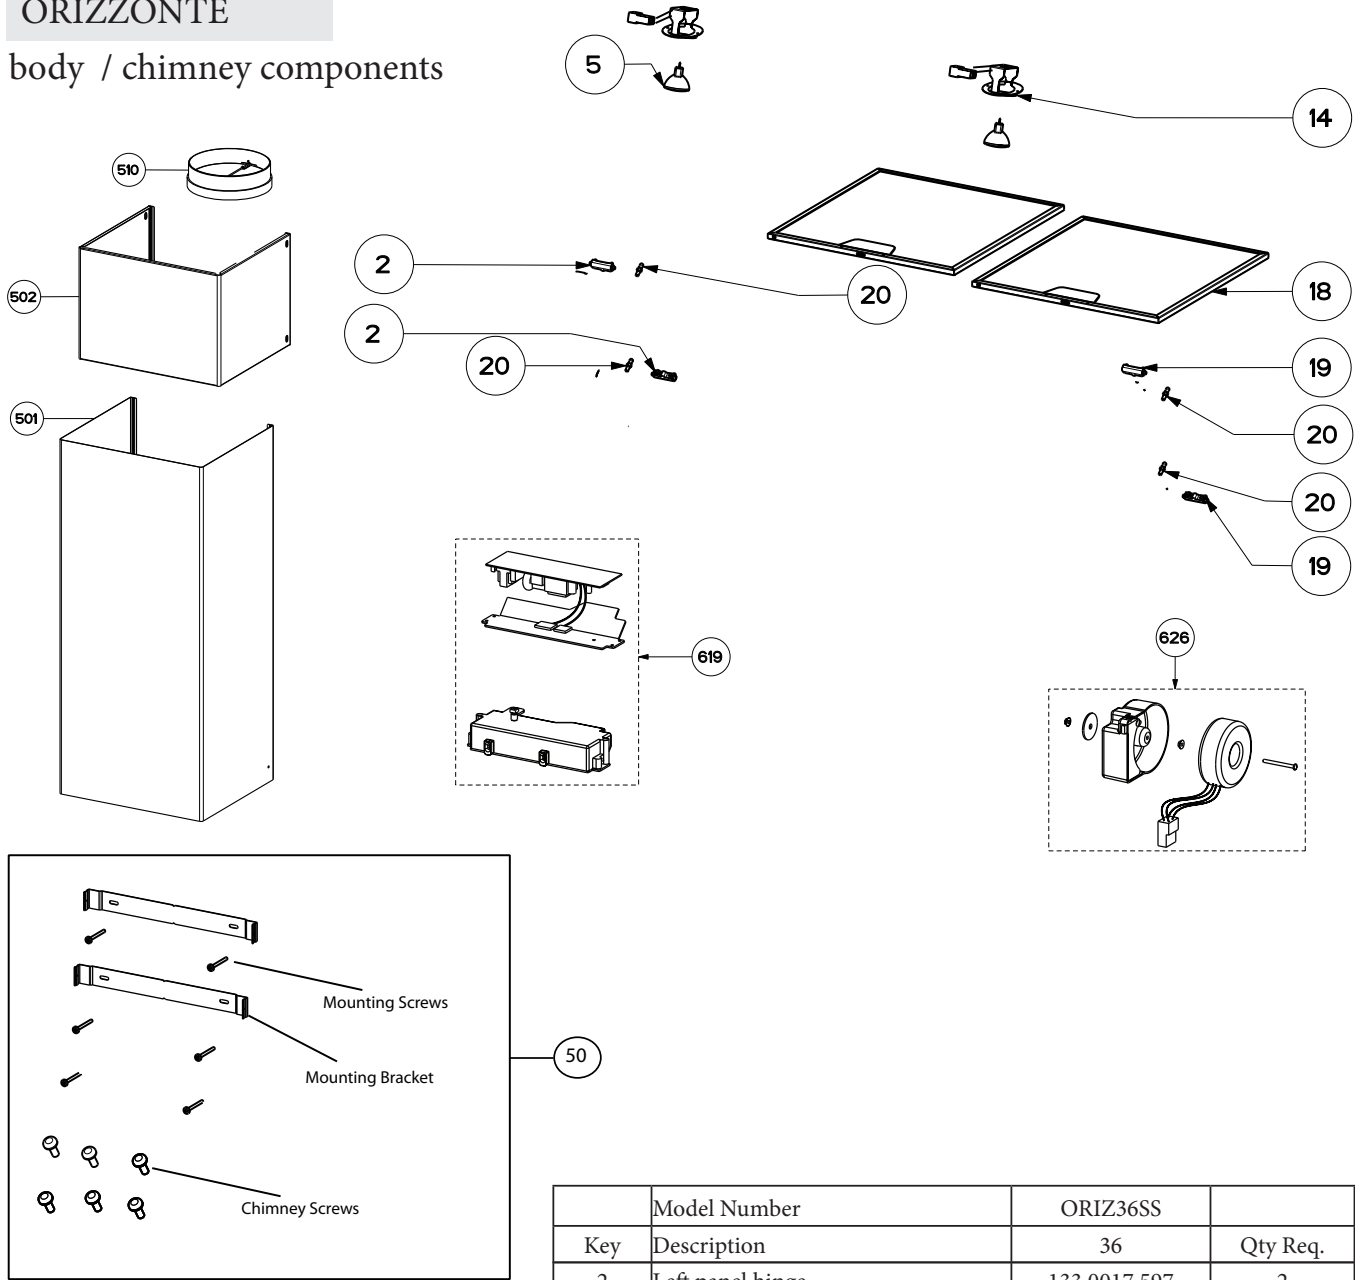

ORIZZONTE

body / chimney components

	Model Number	ORIZ36SS	
Key	Description	36	Qty Req.
2	Left panel hinge	133.0017.597	2
5	Halgen Lamp	133.0046.418	2
14	Lampholder	133.0060.539	2
18	Grease filter	133.0059.026	2
19	Right panel hinge	133.0057.285	2
20	Hinge pin kit (2 in kit)	133.0017.004	2
50	Mounting Kit Easy Cube	133.0084.478	1
501	Lower chimney	133.0057.242	1
502	Upper chimney	133.0018.357	1
510	Damper	133.0055.994	1
619	Control Board Kit	133.0174.152	1
626	Transformer Kit	133.0052.516	1

ORIZZONTE

motor / control components

MOD. k18 ORIZ.

	Model Number	ORIZ36SS	
Key	Description	36	Qty Req.
199	Control panel kit	133.0057.325	1
101	Cable connector	133.0016.846	1
303	Capacitor	133.0060.648	1
399	Motor Kit	133.0174.148	1