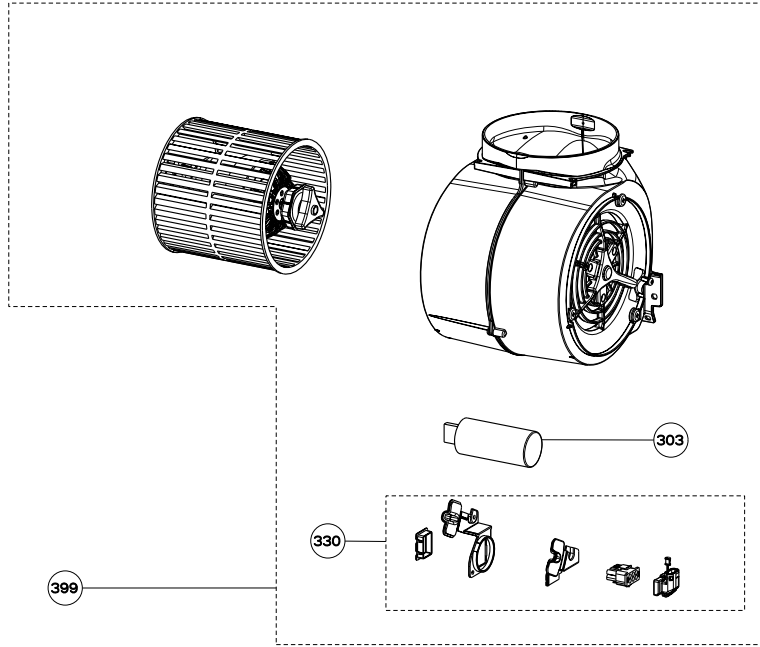

ORIZZONTE

body / chimney components

	Model Number	ORIZ36SS	
Key	Description	36	Qty Req.
2	Left panel hinge	133.0017.597	2
5	Halgen Lamp	133.0046.418	2
14	Lampholder	133.0060.539	2
18	Grease filter	133.0059.026	2
19	Right panel hinge	133.0057.285	2
20	Hinge pin kit (2 in kit)	133.0017.004	2
50	Mounting Kit Easy Cube	133.0084.478	1
501	Lower chimney	133.0057.242	1
502	Upper chimney	133.0018.357	1
510	Damper	133.0055.994	1
619	Control Board Kit	133.0174.152	1
626	Transformer Kit	133.0052.516	1

ORIZZONTE

motor / control components

MOD. k18 ORIZ.

	Model Number	ORIZ36SS	
Key	Description	36	Qty Req.
199	Control panel kit	133.0057.325	1
101	Cable connector	133.0016.846	1
303	Capacitor	133.0060.648	1
399	Motor Kit	133.0174.148	1