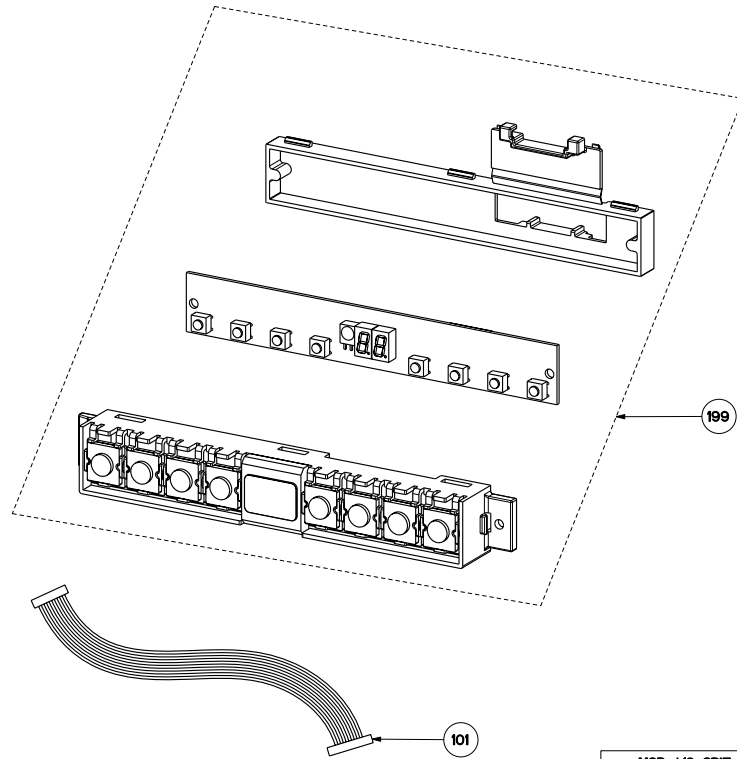

ORIZZONTE

body / chimney components

	Model Number	ORIZ36SS	
Key	Description	36	Qty Req.
2	Left panel hinge	133.0017.597	2
5	Halgen Lamp	133.0046.418	2
14	Lampholder	133.0060.539	2
18	Grease filter	133.0059.026	2
19	Right panel hinge	133.0057.285	2
20	Hinge pin kit (2 in kit)	133.0017.004	2
50	Mounting Kit Easy Cube	133.0084.478	1
501	Lower chimney	133.0057.242	1
502	Upper chimney	133.0018.357	1
510	Damper	133.0055.994	1
619	Control Board Kit	133.0174.152	1
626	Transformer Kit	133.0052.516	1

ORIZZONTE

motor / control components

MOD. k18 ORIZ.

	Model Number	ORIZ36SS	
Key	Description	36	Qty Req.
199	Control panel kit	133.0057.325	1
101	Cable connector	133.0016.846	1
303	Capacitor	133.0060.648	1
399	Motor Kit	133.0174.148	1