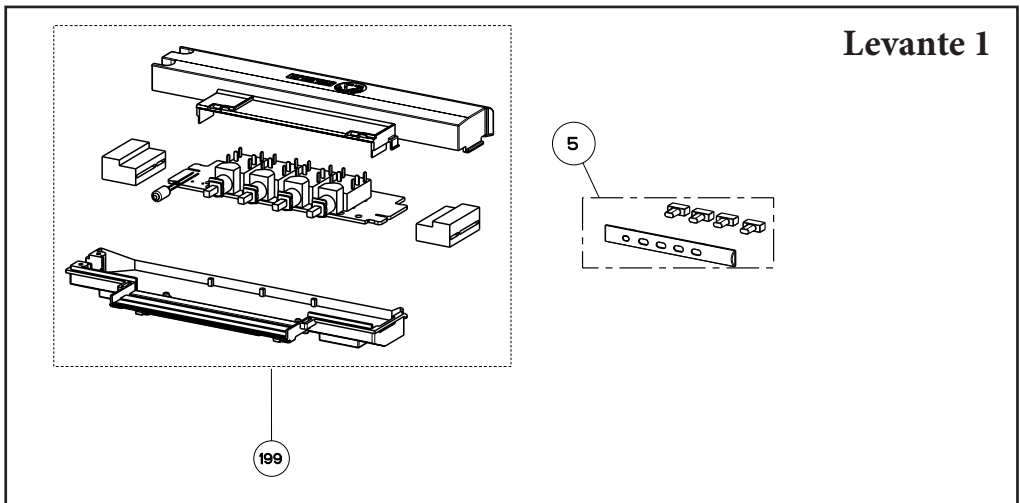

LEVANTE (1, 2, 2 PLUS)

switch components

		LEVANTE 1			LEVANTE 2		LEVANTE 2 PLUS		
	Model Number	LEVA24WH300-B LEVA30WH300-B LEVA36WH300-B	LEVA30BK300-B LEVA36BK300-B	LEVA24SS300-B LEVA30SS300-B LEVA36SS300-B	LEVT30SS400-B	LEVT36SS400-B	LEVL30SS400	LEVL36SS400	
Key	Description	White	Black	Stainless	30 Stainless	36 Stainless	30 Stainless	36 Stainless	Qty Req.
5	Levante 1 Control Button Kit	133.0380.481	133.0084.930	133.0059.157					1
199	Levante 1 Control Board Kit	133.0380.471	133.0380.471	133.0380.471					1
101	Levante 2 Control Button Kit				133.0380.478	133.0380.478	133.0380.478	133.0380.478	1
190	Levante 2 Control Board Kit				133.0381.773	133.0381.773	133.0524.811	133.0524.811	1