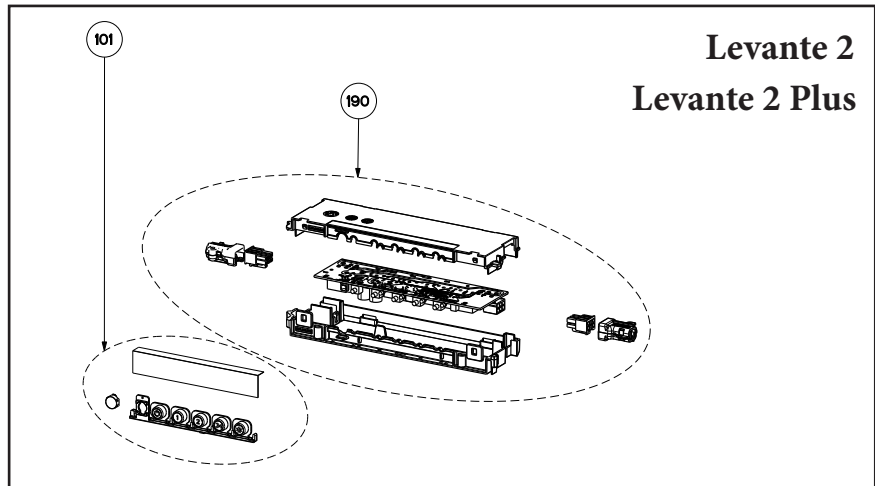

LEVANTE (1, 2, 2 PLUS)

switch components

		LEVANTE 1			LEVANTE 2		LEVANTE 2 PLUS		
	Model Number	LEVA24WH300-B LEVA30WH300-B LEVA36WH300-B	LEVA30BK300-B LEVA36BK300-B	LEVA24SS300-B LEVA30SS300-B LEVA36SS300-B	LEVT30SS400-B	LEVT36SS400-B	LEVL30SS400	LEVL36SS400	
Key	Description	White	Black	Stainless	30 Stainless	36 Stainless	30 Stainless	36 Stainless	Qty Req.
5	Levante 1 Control Button Kit	133.0380.481	133.0084.930	133.0059.157					1
199	Levante 1 Control Board Kit	133.0380.471	133.0380.471	133.0380.471					1
101	Levante 2 Control Button Kit				133.0380.478	133.0380.478	133.0380.478	133.0380.478	1
190	Levante 2 Control Board Kit				133.0381.773	133.0381.773	133.0524.811	133.0524.811	1