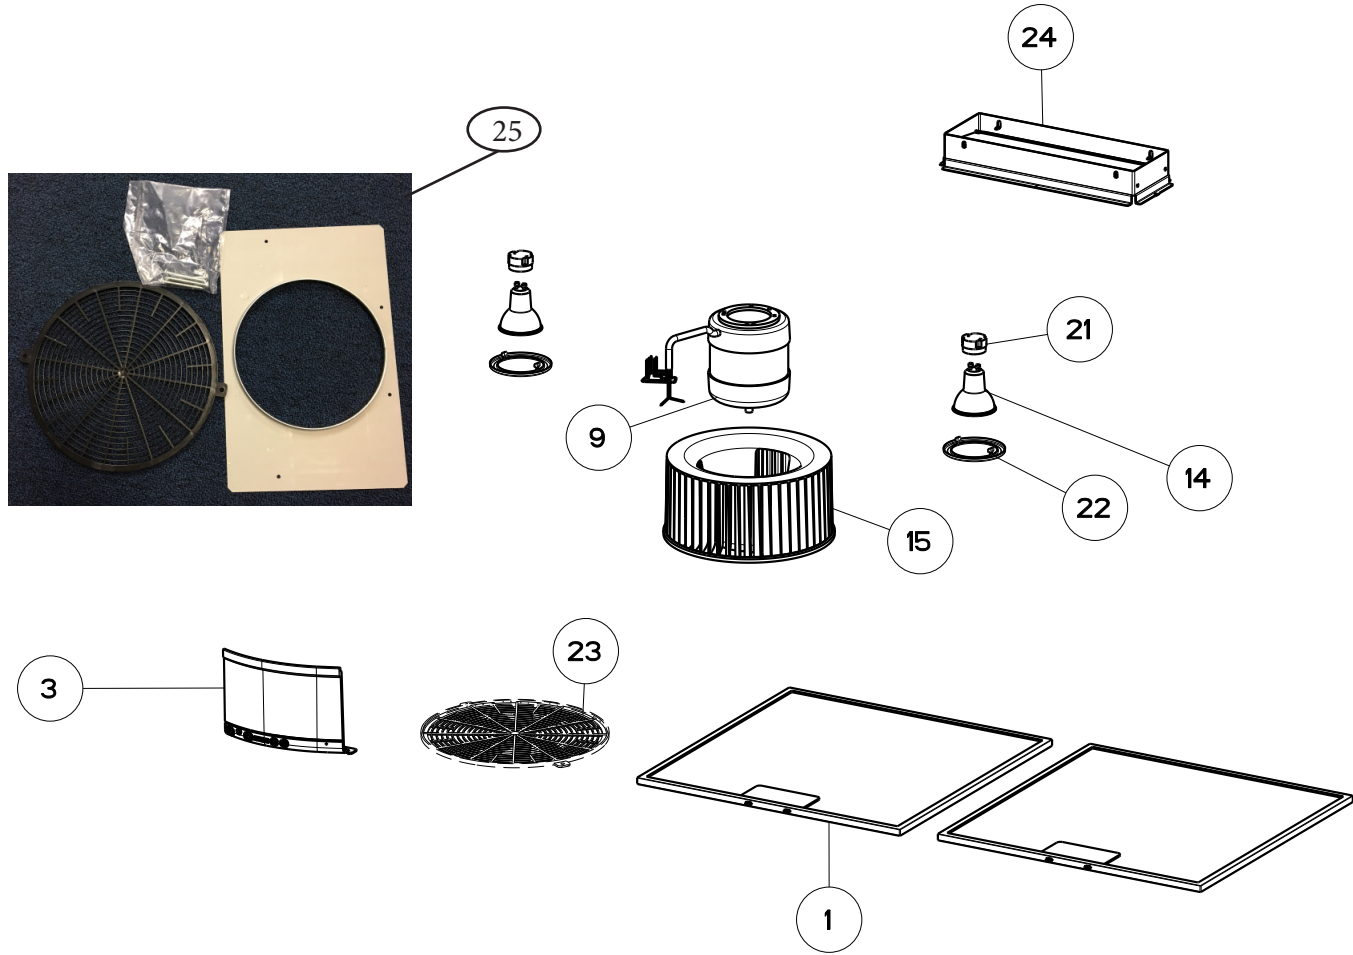

LEVANTE (1, 2, 2 PLUS)

body components

Key	Model Number	LEVANTE 1			LEVANTE 2		LEVANTE 2 PLUS		Qty Req.
		LEVA24WH300-B LEVA24SS300-B	LEVA30WH300-B LEVA30BK300-B LEVA30SS300-B	LEVA36WH300-B LEVA36BK300-B LEVA36SS300-B	LEVT30SS400-B	LEVT36SS400-B	LEVL30SS400	LEVL36SS400	
1	Grease Filter	133.0380.473	133.0380.474	133.0380.476	133.0380.472	133.0380.475	133.0380.472	133.0380.475	2
3	Motor Plate Air Deflector	133.0486.877	133.0486.877	133.0486.877	133.0486.877	133.0486.877	133.0486.877	133.0486.877	1
9	Motor	133.0380.477	133.0380.477	133.0380.477	133.0380.480	133.0380.480	133.0380.480	133.0380.480	1
14	Halogen Lamp 35W GU10	133.0380.488	133.0380.488	133.0380.488	133.0380.488	133.0380.488	NA	NA	2
14	LED Lamp 5 W GU10	NA	NA	NA	NA	NA	133.0486.867	133.0486.867	2
15	Impeller	133.0380.490	133.0380.490	133.0380.490	133.0380.490	133.0380.490	133.0380.490	133.0380.490	1
21	Lampholder	133.0380.507	133.0380.507	133.0380.507	133.0380.507	133.0380.507	133.0380.507	133.0380.507	2
22	Spotlight Ring	133.0380.508	133.0380.508	133.0380.508	133.0380.508	133.0380.508	133.0380.508	133.0380.508	2
23	Motor Protection Grid	133.0435.565	133.0435.565	133.0435.565	133.0435.565	133.0435.565	133.0435.565	133.0435.565	1
24	Damper (Rectangular)	133.0391.292	133.0391.292	133.0391.292	133.0391.292	133.0391.292	133.0391.292	133.0391.292	1
25	Hardware Kit	133.0000.002	133.0000.002	133.0000.002	133.0000.002	133.0000.002	133.0000.002	133.0000.002	1