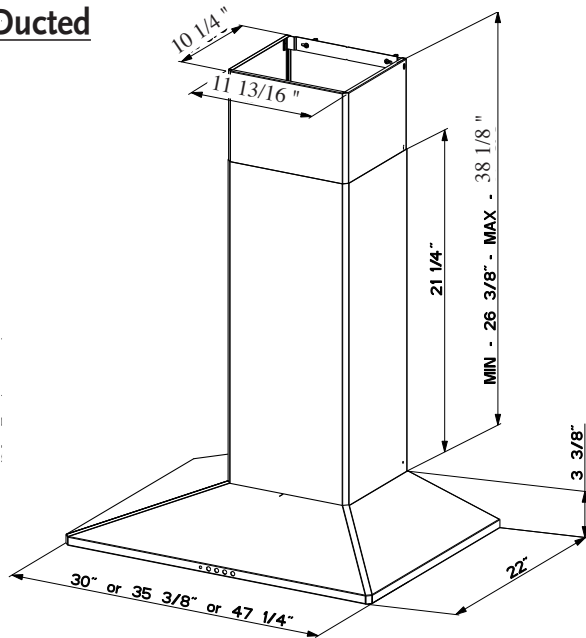

Feature Chart	
Min. / Max. Ceiling Height	7' 5 3/4" - 8' 10 3/4"
Canopy Depth / Height	22" D / 3 3/8" H
High Ceiling Kit	Yes - up to 10' 9 10/16"
Convertible to Ductless / Recirculating	Yes - ductless kit needed
Controls	3 speed LED digital control
Lighting	2 (30") or 3 (36", 48") X 20 (W) Halogen + Dimmer
Ducting Top	6" Round
Grease Filters	dishwasher safe baffle filters
Easy Cube Mounting	Yes
Pro Motor with Metal Impellers	Yes
30 minute auto shut off	Yes
Silent Kit / 10 Minute Intensive Speed	Yes
AC Input / AC Power	120 V - 60 hz / Max 390 W at 3.3 A
Annual Electricity Costs	\$6.61 / Year *

Dimensional Diagrams

(see installation instructions for more information)

Ducted

Ductless

min & max ceiling height examples
x = range hood height above cook top

ducted		ductless	
x = 24"	x = 30"	x = 24"	x = 30"
min	min	min	min
7' 5 3/4"	7' 11 3/4"	7' 11 3/8"	8' 5 3/8"
max	max	max	max
8' 4 3/4"	8' 10 3/4"	8' 4 3/4"	8' 10 3/4"