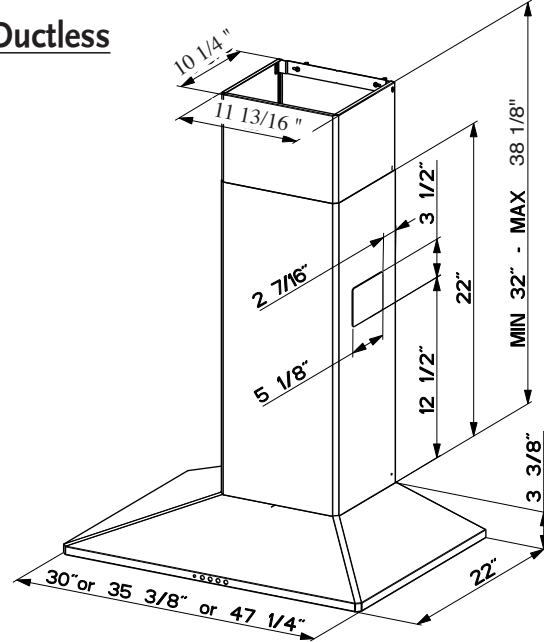

Feature Chart	
Min. / Max. Ceiling Height	7' 5 3/4" - 8' 10 3/4"
Canopy Depth / Height	22" D / 3 3/8" H
High Ceiling Kit	Yes - up to 10' 9 10/16"
Convertible to Ductless / Recirculating	Yes - ductless kit needed
Controls	3 speed LED digital control
Lighting	2 (30") or 3 (36", 48") X 20 (W) Halogen + Dimmer
Ducting Top	6" Round
Grease Filters	dishwasher safe baffle filters
Easy Cube Mounting	Yes
Pro Motor with Metal Impellers	Yes
30 minute auto shut off	Yes
Silent Kit / 10 Minute Intensive Speed	Yes
AC Input / AC Power	120 V - 60 hz / Max 390 W at 3.3 A
Annual Electricity Costs	\$6.61 / Year *

Dimensional Diagrams

(see installation instructions for more information)

Ducted

Ductless

min & max ceiling height examples
x = range hood height above cook top

ducted		ductless	
x = 24"	x = 30"	x = 24"	x = 30"
min	min	min	min
7' 5 3/4"	7' 11 3/4"	7' 11 3/8"	8' 5 3/8"
max	max	max	max
8' 4 3/4"	8' 10 3/4"	8' 4 3/4"	8' 10 3/4"