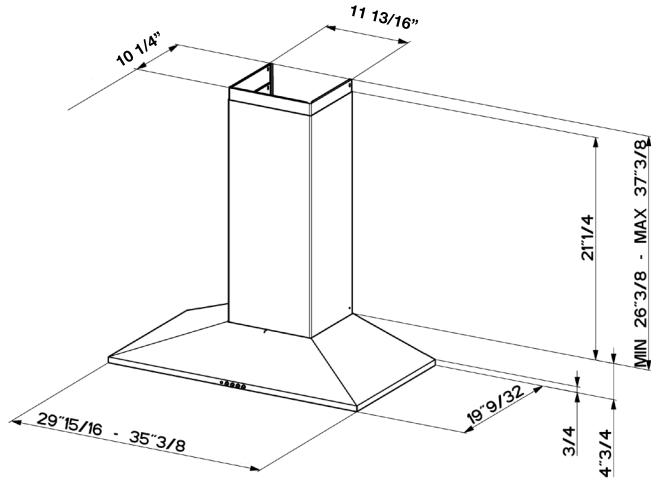

Feature Chart

Min. / Max. Ceiling Height	7' 7 1/8" - 9' 1/8"
Canopy Depth / Height	19 9/32" D / 4 3/4" H
High Ceiling Kit	Yes - up to 11'
Convertible to Ductless / Recirculating	Yes - ductless kit needed
Controls	3 Speed Push
Lighting	2 X 20 (W) Halogen
Ducting Top	6" Round
Grease Filters	dishwasher safe mesh
Easy Cube Mounting	Yes
Pro Motor with Metal Impellers	Yes
AC Input	120 V - 60 hz
AC Power 600 / 300 cfm	Max 490 W at 4.1 A / 320 W at 2.7 A
Annual Electricity Costs (600 / 300 cfm)	\$5.29 / \$3.62 / Year *

Dimensional Diagrams

(see installation instructions for more information)

Ducted

Ductless

min & max ceiling height examples			
x = range hood height above cook top			
ductless		ducted	
x = 24"	x = 30"	x = 24"	x = 30"
min	min	min	min
8' 3/4"	8' 6 3/4"	7' 7 1/8"	8' 1 1/8"
max	max	max	max
8' 6 1/8"	9' 1/8"	8' 6 1/8"	9' 1/8"