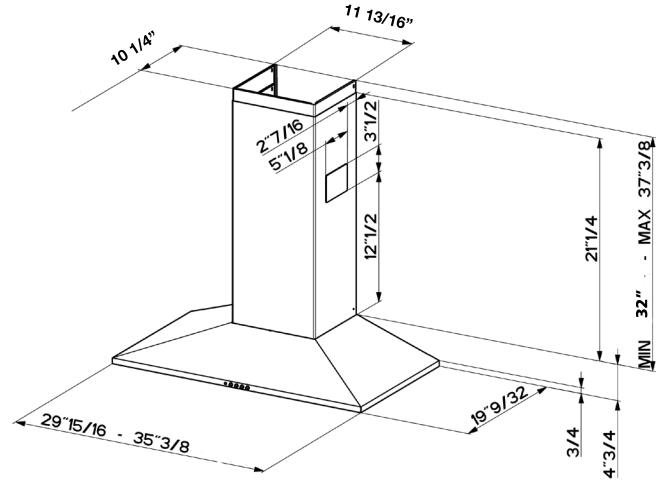

Feature Chart

Min. / Max. Ceiling Height	7' 7 1/8" - 9' 1/8"
Canopy Depth / Height	19 9/32" D / 4 3/4" H
High Ceiling Kit	Yes - up to 11'
Convertible to Ductless / Recirculating	Yes - ductless kit needed
Controls	3 Speed Push
Lighting	2 X 20 (W) Halogen
Ducting Top	6" Round
Grease Filters	dishwasher safe mesh
Easy Cube Mounting	Yes
Pro Motor with Metal Impellers	Yes
AC Input	120 V - 60 hz
AC Power 600 / 300 cfm	Max 490 W at 4.1 A / 320 W at 2.7 A
Annual Electricity Costs (600 / 300 cfm)	\$5.29 / \$3.62 / Year *

Dimensional Diagrams

(see installation instructions for more information)

Ducted

Ductless

min & max ceiling height examples			
x = range hood height above cook top			
ductless		ducted	
x = 24"	x = 30"	x = 24"	x = 30"
min	min	min	min
8' 3/4"	8' 6 3/4"	7' 7 1/8"	8' 1 1/8"
max	max	max	max
8' 6 1/8"	9' 1/8"	8' 6 1/8"	9' 1/8"