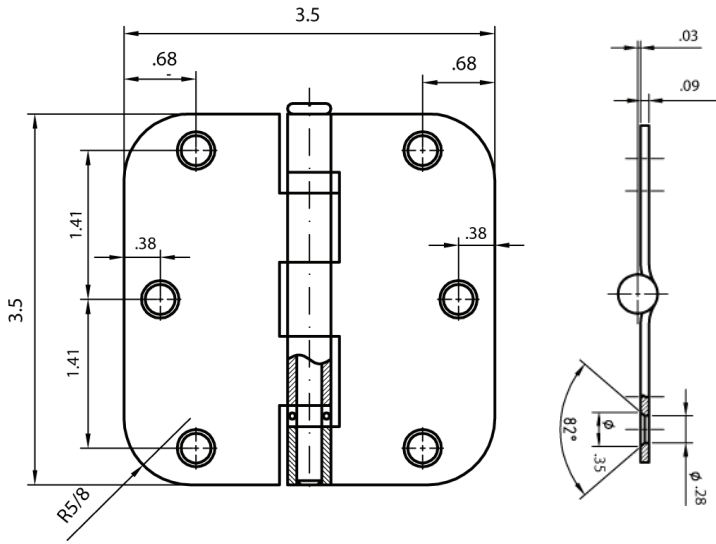

3 1/2" X 3 1/2"
RESIDENTIAL BALL BEARING HINGES

SPECIFICATIONS

- #9 x 1" wood screws supplied
- Gauge 0.087" Steel
- Bulk packaged 50 pair / CTN, 45 lbs.

PRICING

Description	Radius	US3	US10B	US15	
3 1/2" x 3 1/2" Ball Bearing Hinge	5/8"	Item No.	RH6503	RH6510	RH6515
		List Price			

4" X 4"
RESIDENTIAL BALL BEARING HINGES

SPECIFICATIONS

- #9 X 1" wood screws supplied.
- Gauge 0.087" Steel
- Bulk packaged 50 pair / CTN, 50 lbs.

PRICING

Description	Radius	US3	US10B	US15	
4" x 4" Ball Bearing Hinge	5/8"	Item No.	RH7503	RH7510	RH7515
		List Price			