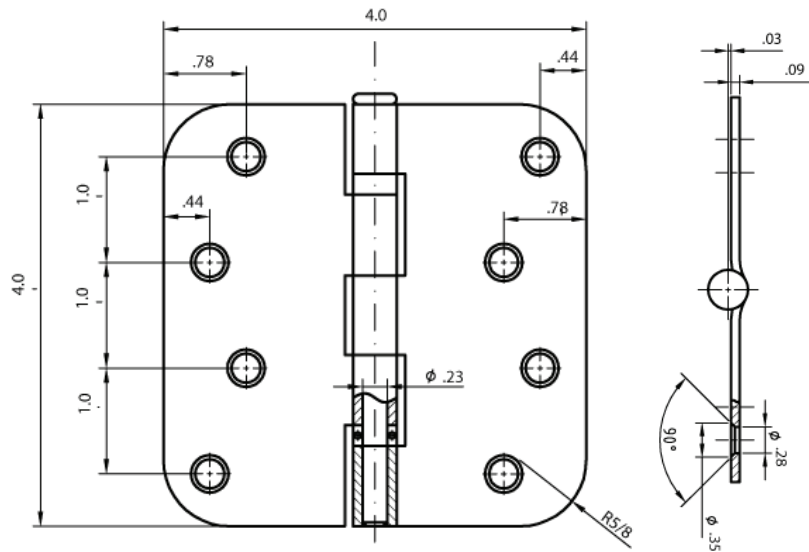

3 1/2" X 3 1/2"
RESIDENTIAL BALL BEARING HINGES

SPECIFICATIONS

- #9 x 1" wood screws supplied
- Gauge 0.087" Steel
- Bulk packaged 50 pair / CTN, 45 lbs.

PRICING

Description	Radius	US3	US10B	US15	
3 1/2" x 3 1/2" Ball Bearing Hinge	5/8"	Item No.	RH6503	RH6510	RH6515
		List Price			

4" X 4"
RESIDENTIAL BALL BEARING HINGES

SPECIFICATIONS

- #9 X 1" wood screws supplied.
- Gauge 0.087" Steel
- Bulk packaged 50 pair / CTN, 50 lbs.

PRICING

Description	Radius	US3	US10B	US15	
4" x 4" Ball Bearing Hinge	5/8"	Item No.	RH7503	RH7510	RH7515
		List Price			