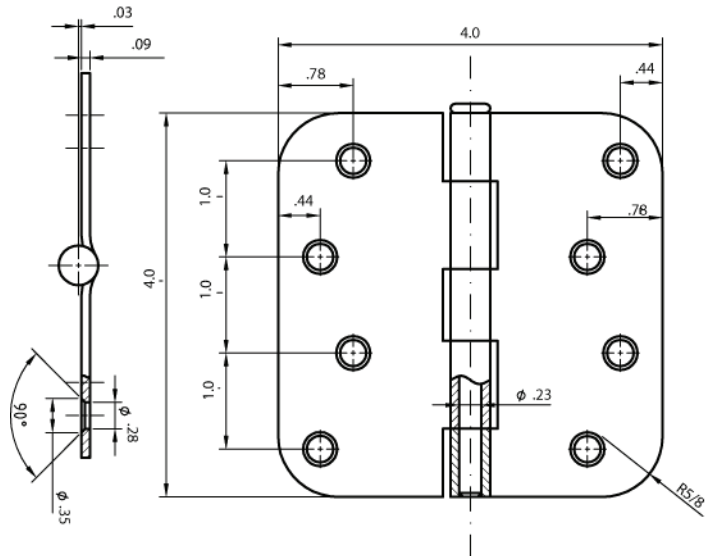

3 1/2" X 3 1/2"
BULK RESIDENTIAL HINGES

SPECIFICATIONS

- #9 X 3/4" wood screws supplied.
- #9 x 1" wood screws available.
- Gauge 0.087" Steel
- Bulk packaged 50 pair / CTN, 45 lbs.

PRICING

Radius		USP	US4	US26S	US3	US5	US26D	US26	US15A	US10B	US15	US19
5/8"	Item No.	RH3500	RH3504	RH3508	RH3503	RH3505	RH3506	RH3507	RH3509	RH3510	RH3515	RH3519
	List Price											

4" X 4"
BULK RESIDENTIAL HINGES

SPECIFICATIONS

- #9 X 1" wood screws supplied.
- #9 x 3/4" wood screws available.
- Gauge 0.087" Steel
- Bulk packaged 50 pair / CTN, 50 lbs.

PRICING

Radius		USP	US4	US26S	US3	US5	US26D	US26	US15A	US10B	US15	US19
5/8"	Item No.	RH4500	RH4504	RH4508	RH4503	RH4505	RH4506	RH4507	RH4509	RH4510	RH4515	RH4519
	List Price											
5/8" NRP	Item No.	—	—	—	—	—	RH4530	—	—	RH4531	—	—
	List Price											