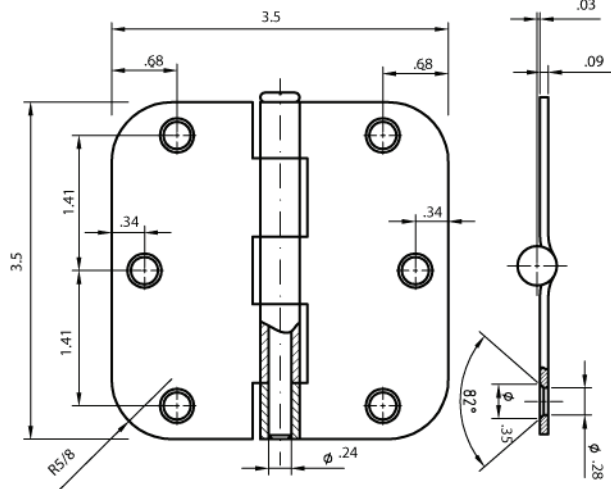

3 1/2" X 3 1/2"
BULK RESIDENTIAL HINGES

SPECIFICATIONS

- #9 X 3/4" wood screws supplied.
- #9 x 1" wood screws available.
- Gauge 0.087" Steel
- Bulk packaged 50 pair / CTN, 45 lbs.

PRICING

Radius		USP	US4	US26S	US3	US5	US26D	US26	US15A	US10B	US15	US19
5/8"	Item No.	RH3500	RH3504	RH3508	RH3503	RH3505	RH3506	RH3507	RH3509	RH3510	RH3515	RH3519
	List Price											

4" X 4"
BULK RESIDENTIAL HINGES

SPECIFICATIONS

- #9 X 1" wood screws supplied.
- #9 x 3/4" wood screws available.
- Gauge 0.087" Steel
- Bulk packaged 50 pair / CTN, 50 lbs.

PRICING

Radius		USP	US4	US26S	US3	US5	US26D	US26	US15A	US10B	US15	US19
5/8"	Item No.	RH4500	RH4504	RH4508	RH4503	RH4505	RH4506	RH4507	RH4509	RH4510	RH4515	RH4519
	List Price											
5/8" NRP	Item No.	—	—	—	—	—	RH4530	—	—	RH4531	—	—
	List Price											