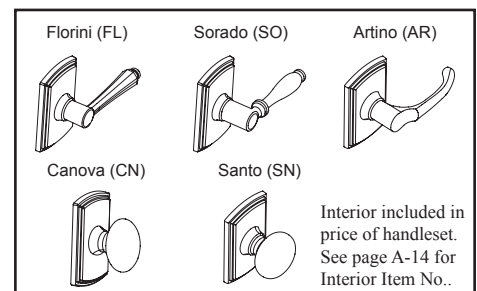

**VISCONTI™**  
ITALIAN COLLECTION

**DELANEY**  
*Designer Series™*

**DIMENSIONS**

**STANDARD SPECIFICATIONS**

<b>Door Prep</b>	Deadbolt cross bore: 2-1/8" Handleset cross bore: 2-1/8" Edge bore: 1" Latch face: 1" x 2-1/4" Mounting (center to center): 5-1/2"	<b>Latches</b>	Deadbolt: • 2-3/8" & 2-3/4" adjustable (C9098 R/S) • Faceplate: 1" x 2-1/4" round corner • Bolt: 1" throw with hardened steel rod Handle: • 2-3/8" and 2-3/4" adjustable (C9064 R/S) • Faceplate: 1" x 2-1/4" round corner
<b>Backset</b>	Fits 2-3/8" and 2-3/4"	<b>Handing</b>	Specify handing when ordering lever as interior option
<b>Door Thickness</b>	1-3/8" ~ 2-1/4" door standard (Santo Knob: Up to 1-3/4")	<b>Wood Screws</b>	Combination screws suit both wood or metal door mounting Includes 3" Security Screws
<b>Cylinder</b>	SC1 5-pin standard; KW1 5-pin optional. Handlesets packed KD	<b>Features</b>	• Protective collar • Interlocking installation guides • Reinforced spring assembly • High Security Strike Plate
<b>Strikes</b>	Deadbolt: 2-1/4" Rd. & Sq. corner (9118 R & S) Thumbpiece: 2-1/4" full lip Rd. & Sq. corner (9103 & 9102). Includes Reinforcement Strikes.		

**PRICING** \*Handleset Pricing includes Interior Knob or Lever. Specify when ordering.

Model	Function	WT/ CTN	CTN QTY		US15 Satin Nickel	US10BE Edged Bronze	BL Black
400-VN	Single Cylinder	35 Lbs	4 Pcs	Item No.	374001	374007	374004
				List Price			
405-VN	Single Cylinder	31 Lbs	4 Pcs	Item No.	374051	374057	374054
				List Price			

**FUNCTIONS**

\*Split Finish Available - Handlesets Only

**INTERIOR OPTIONS**

**THE DELANEY CO.**

Copyright © THE DELANEY CO. All rights reserved.