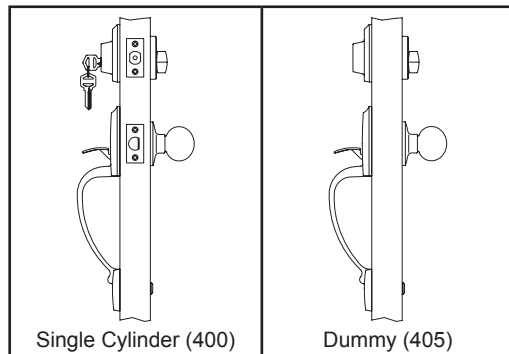

FUNCTIONS

*Split Finish Available - Handlesets Only