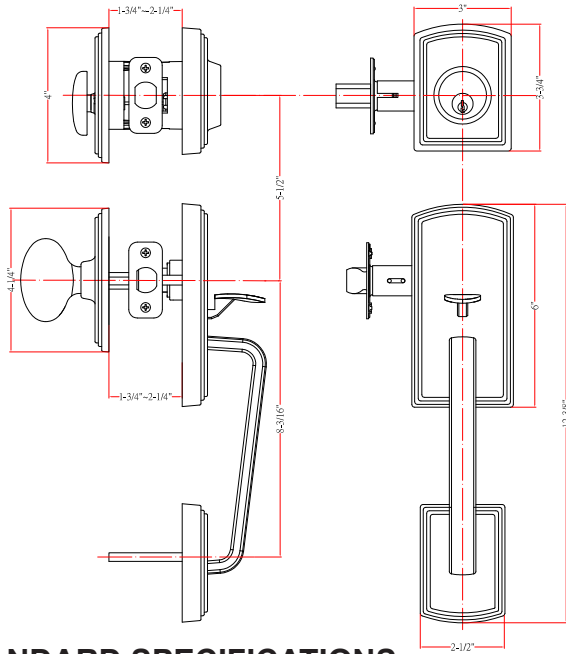

**VISCONTI™**  
ITALIAN COLLECTION

**DELANEY**  
*Designer Series™*

**DIMENSIONS**

**STANDARD SPECIFICATIONS**

<b>Door Prep</b>	Deadbolt cross bore: 2-1/8" Handleset cross bore: 2-1/8" Edge bore: 1" Latch face: 1" x 2-1/4" Mounting (center to center): 5-1/2"	<b>Latches</b>	Deadbolt: • 2-3/8" & 2-3/4" adjustable (C9098 R/S) • Faceplate: 1" x 2-1/4" round corner • Bolt: 1" throw with hardened steel rod Handle: • 2-3/8" and 2-3/4" adjustable (C9064 R/S) • Faceplate: 1" x 2-1/4" round corner
<b>Backset</b>	Fits 2-3/8" and 2-3/4"	<b>Handing</b>	Specify handing when ordering lever as interior option
<b>Door Thickness</b>	1-3/8" ~ 2-1/4" door standard (Santo Knob: Up to 1-3/4")	<b>Wood Screws</b>	Combination screws suit both wood or metal door mounting Includes 3" Security Screws
<b>Cylinder</b>	SC1 5-pin standard; KW1 5-pin optional. Handlesets packed KD	<b>Features</b>	• Protective collar • Interlocking installation guides • Reinforced spring assembly • High Security Strike Plate
<b>Strikes</b>	Deadbolt: 2-1/4" Rd. & Sq. corner (9118 R & S) Thumbpiece: 2-1/4" full lip Rd. & Sq. corner (9103 & 9102). Includes Reinforcement Strikes.		

**PRICING** \*Handleset Pricing includes Interior Knob or Lever. Specify when ordering.

Model	Function	WT/ CTN	CTN QTY		US15 Satin Nickel	US10BE Edged Bronze	BL Black
400-VN	Single Cylinder	35 Lbs	4 Pcs	Item No.	374001	374007	374004
				List Price			
405-VN	Single Cylinder	31 Lbs	4 Pcs	Item No.	374051	374057	374054
				List Price			

**FUNCTIONS**

\*Split Finish Available - Handlesets Only

**INTERIOR OPTIONS**

**THE DELANEY CO.**

Copyright © THE DELANEY CO. All rights reserved.