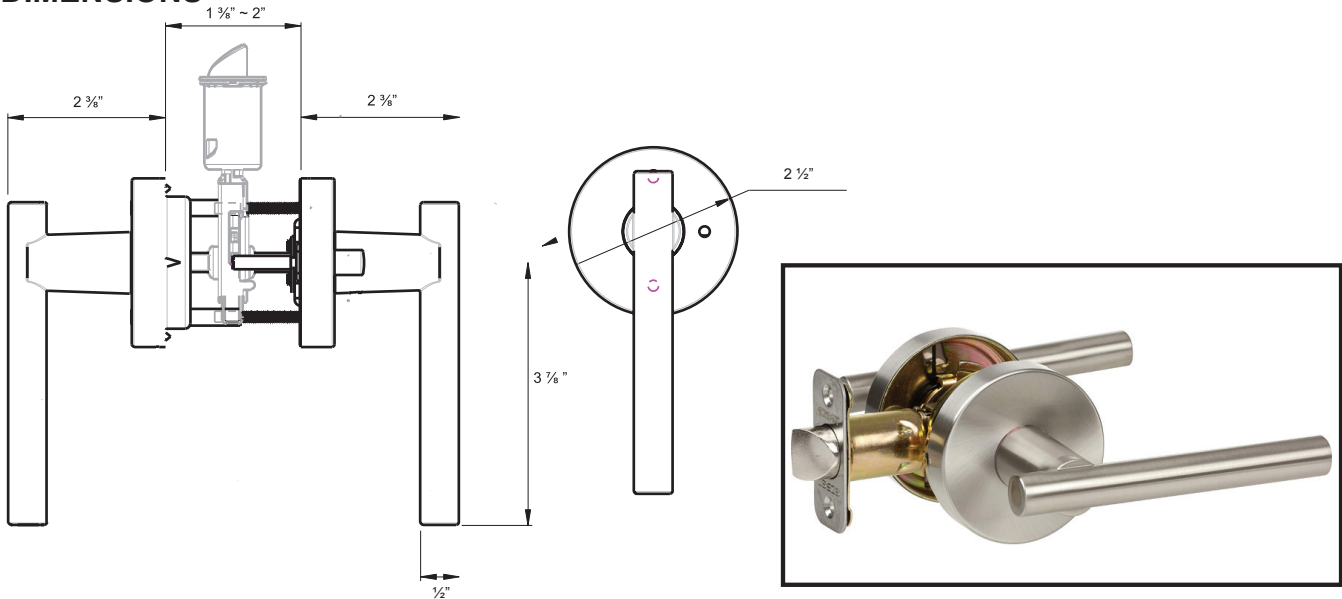

CIRA™
CONTEMPORARY COLLECTION

DELANEY
Designer Series™

DIMENSIONS

STANDARD SPECIFICATIONS

Door Prep	Cross bore: 2-1/8" Edge bore: 1" Latch face: 1" x 2-1/4"	Latches	Passage/Privacy: 2-3/8" & 2-3/4" adjustable (9046R) Faceplate: 1" x 2-1/4" round corner Bolt: 1/2" throw
Backset	Fits 2-3/8" and 2-3/4"	Strikes	1-3/4" x 2-1/4" full lip round corner (9103)
Door Thickness	1-3/8" ~ 1-3/4" door standard	Wood Screws	Combination screws that suit both wood or metal door mounting
		Door Handing	Non-Handed (Privacy Functions are Reversible)

PRICING

Model	Function	WT/LB	CTN QTY	US15	US26	
501-CI	Passage	23 Lbs	10 Pcs	Item No.	350511	350516
				List Price		
502-CI	Privacy	24 Lbs	10 Pcs	Item No.	350521	350526
				List Price		
515-CI	Dummy	24 Lbs	20 Pcs	Item No.	350551	350556
				List Price		