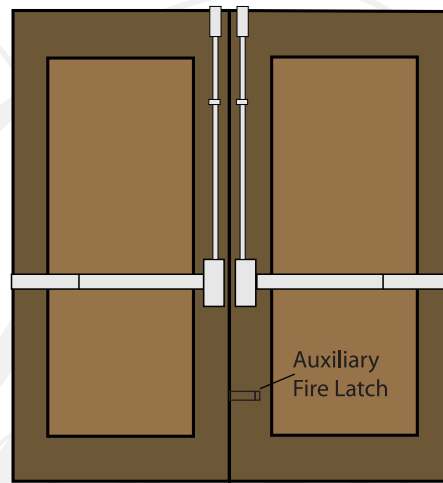

Single Door

Rim Type  
(8000 or F8000 Series)

Double Doors with Mullion

2 Rim Type with Mullion  
(8000 or F8000 Series)

Double Doors without Mullion

1 Vertical Rod and 1 Rim Type  
(8100, F8100 or F8100 LBR and 8000 or F8000 Series)  
*Overlapping Strike # 9285 Recommended*

Double Doors without Mullion

2 Vertical Rod Type  
(8100, F8100 or F8100 LBR Series)

Double Doors without Mullion

2 Vertical Rod Less Bottom Rod  
(F8100 LBR Series)

## Exit Device Product Selector

Application	Fire Rated Model	Non-Fire Rated Model	Maximum Door Opening
Single Doors	F8000-36	8000-36	4'0" x 8'0"
Rim Type	F8000-48	8000-48	
Double Doors without Mullion	F8100-3684	8100-3684	8'0" x 7'2"
Two surface mounted standard Vertical Rod Type. For Vertical Rod Less Bottom Rod, specify LBR	X	X	
a) Swinging in same direction	F8000-4896	8000-4896	8'0" x 8'0"
b) Swinging in opposite direction (Double Egress)	X	X	
	F8100-4896	8100-4896	
Double Doors with Mullion	F8000-36	8000-36	8'0" x 8'0"
Two Rim Type	F8000-48	8000-48	