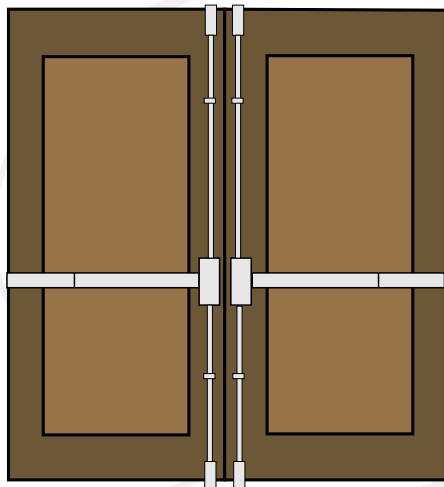

Single Door

Rim Type  
(8000 or F8000 Series)

Double Doors with Mullion

2 Rim Type with Mullion  
(8000 or F8000 Series)

Double Doors without Mullion

1 Vertical Rod and 1 Rim Type  
(8100, F8100 or F8100 LBR and 8000 or F8000 Series)  
*Overlapping Strike # 9285 Recommended*

Double Doors without Mullion

2 Vertical Rod Type  
(8100, F8100 or F8100 LBR Series)

Double Doors without Mullion

2 Vertical Rod Less Bottom Rod  
(F8100 LBR Series)

## Exit Device Product Selector

Application	Fire Rated Model	Non-Fire Rated Model	Maximum Door Opening
Single Doors	F8000-36	8000-36	4'0" x 8'0"
Rim Type	F8000-48	8000-48	
Double Doors without Mullion	F8100-3684	8100-3684	8'0" x 7'2"
Two surface mounted standard Vertical Rod Type. For Vertical Rod Less Bottom Rod, specify LBR	X	X	
a) Swinging in same direction	F8000-4896	8000-4896	8'0" x 8'0"
b) Swinging in opposite direction (Double Egress)	X	X	
	F8100-4896	8100-4896	
Double Doors with Mullion	F8000-36	8000-36	8'0" x 8'0"
Two Rim Type	F8000-48	8000-48	