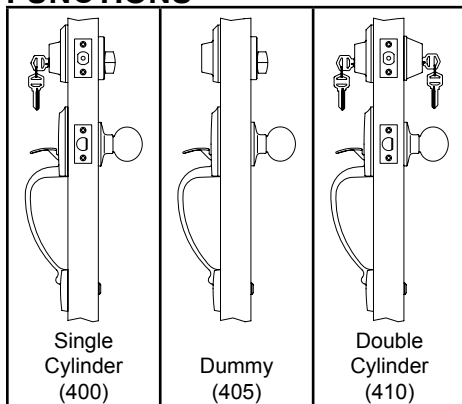

CHATEAU SOLID BRASS COLLECTION

DELANEY
Designer Series™

DIMENSIONS

SPECIFICATIONS

Door Prep	Deadbolt cross bore: 2-1/8" Handleset cross bore: 2-1/8" Edge bore: 1" Latch Face: 1" x 2-1/4" Mounting (center to center) 5-1/2"	Latches	Deadbolt: 2-3/8 and 2-3/4 adjustable (9092) Faceplate: 1" x 2-1/4" round corner Bolt: Brass with hardened steel rod, full 1" throw Handle: 2-3/8" & 2-3/4" adjustable (9079R) Faceplate: 1" x 2-1/4" round corner Bolt: 1/2" Solid Brass throw
Backset	Fits 2-3/8" and 2-3/4"	Strikes	Deadbolt: Full lip round corner (9117 & 9113) Handle: Full lip round corner (9103)
Door Thickness	1-3/8" ~ 2" door standard, 2-1/4" Ext. Kit Available	Wood Screws	Combination screws that suit both wood or metal door mounting
Cylinder	KW1 5-pin standard (solid brass). SC1 5-Pin optional. Handlesets packed KD	Door Handing	Specify handing when ordering lever as Interior option
Interconnected	400-Single Cylinder Handleset only		

PRICING *Handleset Pricing includes Interior Knob or Lever. Specify when ordering.

Model	Function	WT/CTN	CTN QTY	Lifetime Brass	US15	US15A	US10B	US12P	
400-CH	Single Cylinder	33 Lbs	4 Pcs	Item No.	2CH703	2CH700	2CH709	2CH712	2CH718
				List Price					
405-CH	Dummy	30 Lbs	4 Pcs	Item No.	2CH704	2CH701	2CH710	2CH713	2CH719
				List Price					
410-CH	Double Cylinder	37 Lbs	4 Pcs	Item No.	2CH705	2CH702	2CH711	2CH714	2CH720
				List Price					

FUNCTIONS

INTERIOR OPTIONS

THE DELANEY CO.

Copyright © THE DELANEY CO. All rights reserved.