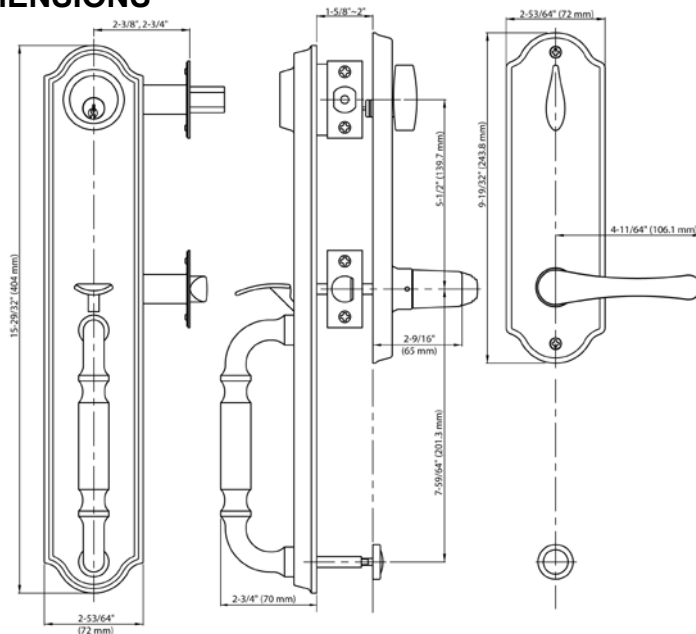

## DIMENSIONS

## SPECIFICATIONS

<b>Door Prep</b>	Deadbolt cross bore: 2-1/8" Handleset cross bore: 2-1/8" Edge bore: 1" Latch Face: 1" x 2-1/4" Mounting (center to center) 5-1/2"	<b>Latches</b>	Deadbolt: 2-3/8 and 2-3/4 adjustable (9092) Faceplate: 1" x 2-1/4" round corner Bolt: Brass with hardened steel rod, full 1" throw Handle: 2-3/8" & 2-3/4" adjustable (9079R) Faceplate: 1" x 2-1/4" round corner Bolt: 1/2" Solid Brass throw
<b>Backset</b>	Fits 2-3/8" and 2-3/4"	<b>Strikes</b>	Deadbolt: Full lip round corner (9117 & 9113) Handle: Full lip round corner (9103 )
<b>Door Thickness</b>	1-3/8" ~ 2" door standard, 2-1/4" Ext. Kit Available	<b>Wood Screws</b>	Combination screws that suit both wood or metal door mounting
<b>Cylinder</b>	KW1 5-pin standard (solid brass). SC1 5-Pin optional. Handlesets packed KD	<b>Door Handing</b>	Specify handing when ordering lever as Interior option
<b>Interconnected</b>	400-Single Cylinder Handleset only		

## PRICING \*Handleset Pricing includes Interior Knob or Lever. Specify when ordering.

Model	Function	WT/CTN	CTN QTY	Lifetime Brass	US15	US15A	US10B	US12P	
400-CH	Single Cylinder	33 Lbs	4 Pcs	Item No.	2CH703	2CH700	2CH709	2CH712	2CH718
				List Price					
405-CH	Dummy	30 Lbs	4 Pcs	Item No.	2CH704	2CH701	2CH710	2CH713	2CH719
				List Price					
410-CH	Double Cylinder	37 Lbs	4 Pcs	Item No.	2CH705	2CH702	2CH711	2CH714	2CH720
				List Price					