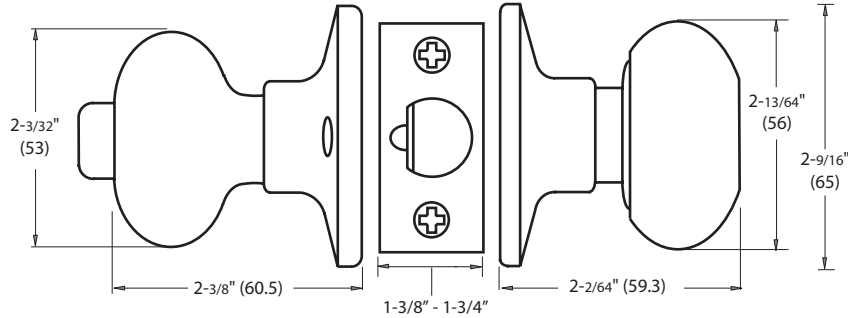

OLYMPUS

KNOB LOCKSET

DIMENSIONS

STANDARD SPECIFICATIONS

Door Prep	Cross bore: 2-1/8" Edge bore: 1" Latch face: 1" x 2-1/4"	Latches	Entrance: 2-3/8" & 2-3/4" adjustable (9073) Passage/Privacy: 2-3/8" & 2-3/4" adjustable (9074) Faceplate: 1" x 2-1/4" round corner Bolt: 1/2" throw
Backset	Fits 2-3/8" and 2-3/4"	Strikes	1-3/4" x 2-1/4" full lip round corner (9103)
Door Thickness	1-3/8" ~ 1-3/4" door standard	Wood Screws	Combination screws that suit both wood or metal door mounting
Cylinder	KW1 5-pin standard (Solid Brass), SC1 5-Pin optional. Entries packed KA5	Door Handing	Not Required

PRICING

Model	Function	WT/ LB	CTN QTY		Lifetime	US32D	US3	US5	US26	US15A	US10B	US12P
100T - OS	Entrance	27 Lbs	20 Pcs	Item No.	2OS413	211420	211423	211425	211426	211428	211429	211427
				List Price								
101T - OS	Passage	22 Lbs	20 Pcs	Item No.	—	214420	214423	214425	214426	214428	214429	214427
				List Price								
102T - OS	Privacy	22 Lbs	20 Pcs	Item No.	—	212420	212423	212425	212426	212428	212429	212427
				List Price								
115 - OS	Dummy	9 Lbs	20 Pcs	Item No.	—	215420	215423	215425	215426	215428	215429	215427
				List Price								