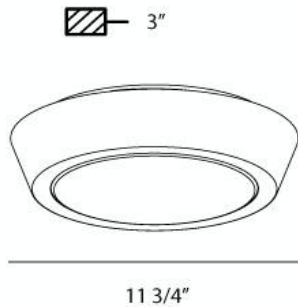

✉ 33 West Beaver Creek Road Richmond Hill
 Ontario Canada L4B 1L8
 ☎ 800.660.5391
 📠 800.660.5390
 📧 info@eurofase.com
 🌐 www.eurofase.com

DEVO , 1-LIGHT FLUSHMOUNT

Product Specifications

Collection: Illuminations
 Model No.: 17392
 Extension: 3"
 Diameter: 11.75"
 Est. Shipping Weight: 4.202 lbs
 No. of Bulbs: 1
 Bulb Wattage: 22 watts
 Bulb Type: T5 CRCLNE ⇨
 Bulb Base: G10Q
 Bulb Voltage: 120 volts

Options Available

ITEM CODE	FINISH	SHADE
17392-013B	silver	opal
17392-013	silver	opal

Colour / Shades Available

FINISH	SHADE
silver	opal
silver	opal

A perfect circlet design is the central motif in this basic designer raised- flushmount series. A thin, sheer, white shade is enunciated by the matte silver finish, resulting in straight forward, lucid lighting.