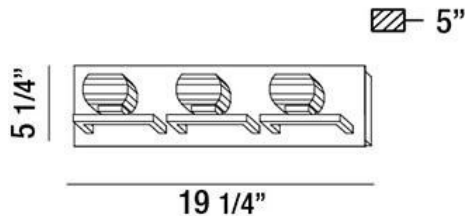

### PRODUCT DETAILS

No.	:	26357-010
Product Color	:	CHROME
Product Material	:	METAL
Shade / Accent Colour	:	CLEAR
Shade / Accent Material	:	CRYSTAL GLASS
Width	:	19.25"
Height	:	5.25"
Ext	:	5"
Weight	:	5.6lbs

### TECHNICAL DETAILS

Light Direction	:	Up
Canopy / Backplate Length	:	18.438"
Canopy / Backplate Height	:	0.813"
Canopy / Backplate Width	:	4.563"
Adjustable Lamp Head	:	No
Mounting	:	Up
Location	:	DAMP
Approval	:	