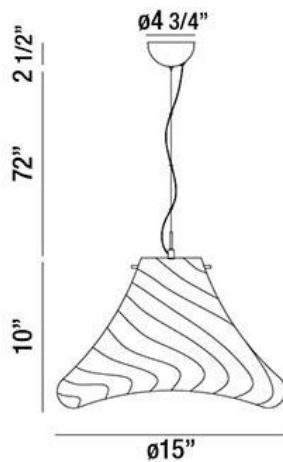

## BLOOR, 15" ROUND PENDANT

### PRODUCT DETAILS

No.	:	26251-011
Product Color	:	CHROME
Product Material	:	METAL
Shade / Accent Colour	:	CLEAR
Shade / Accent Material	:	RIPPLED BLOWN GLASS
Diameter	:	15"
Height	:	10"
Overall Height	:	84.5"
Weight	:	7.2lbs

### TECHNICAL DETAILS

Light Direction	:	Down
Hanging Support Type	:	AIRCRAFT CABLE
Hanging Support Length	:	72"
Canopy / Backplate Height	:	2.5"
Canopy / Backplate Dia.	:	4.75"
Adjustable Lamp Head	:	No
Approval	:	