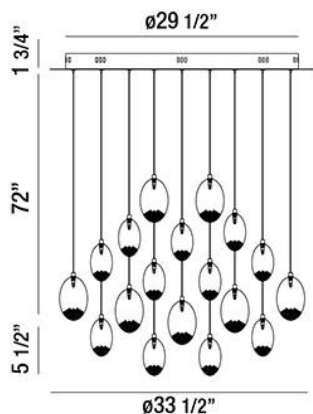

Clear crystal beads nesting inside hand blown amber glass with chrome accents

HAZELTON , 31-LIGHT CHANDELIER

Product Specifications

Collection:	Illuminations
Item No.:	26247-014
Height:	5.5"
Chain / Cord Length:	72"
Diameter:	33.5"
Est. Shipping Weight:	44.00 lbs
No. of Bulbs:	31 Inc.
Bulb Wattage:	20 watts
Bulb Type:	BI PIN
Bulb Base:	G4
Bulb Voltage:	120 volts

Options Available

ITEM CODE	FINISH	SHADE
26247-014	chrome	amber glass/clear crystal

Colour / Shades Available

FINISH	SHADE
chrome	amber glass/clear crystal

Project Information

Job Name: _____ Date: _____ Type: _____
 Comments: _____