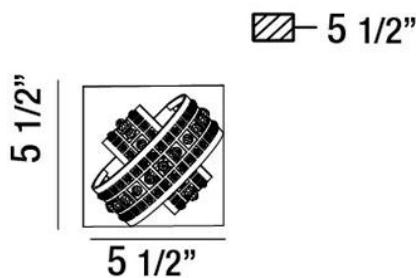

Project Information

Job Name: _____ Date: _____ Type: _____
Comments: _____