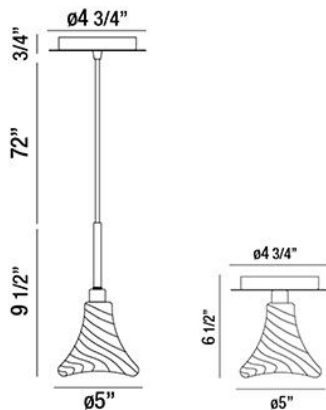

Clear rippled hand blown glass with chrome accents

BLOOR , 1-LIGHT CONVERTIBLE PENDANT

Product Specifications

Collection:	Illuminations
Item No.:	26252-018
Height:	9.5"
Chain / Cord Length:	72"
Diameter:	5"
Est. Shipping Weight:	2.31 lbs
No. of Bulbs:	1 Inc.
Bulb Wattage:	40 watts
Bulb Type:	G9 
Bulb Base:	G9
Bulb Voltage:	120 volts