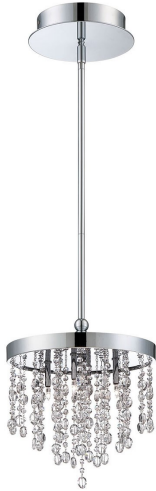

OPA, 10" ROUND PENDANT

PRODUCT DETAILS

No.	:	26374-017
Product Color	:	CHROME
Product Material	:	METAL
Shade / Accent Colour	:	CLEAR
Shade / Accent Material	:	CRYSTAL
Diameter	:	10.25"
Height	:	12.5"
Overall Height	:	53.25"
Weight	:	6.1lbs

LIGHT SOURCE DETAILS

Number of Bulbs	:	4
Light Source	:	Halogen
Light Source Type	:	BI-PIN
Input Voltage	:	120V
Bulb Voltage	:	12V
Socket Type	:	G4
Wattage	:	20W
Total Wattage	:	80W
Bulb Included	:	Yes
Dimmable	:	Yes

Options Available

ITEM NO.	FINISH	SHADE
26374-017	CHROME	CLEAR

TECHNICAL DETAILS

Light Direction	:	Down
Hanging Support Type	:	ROD
Hanging Support Length	:	39"
Rods Included	:	3"+6"+12"+18"
Canopy / Backplate Height	:	1.5"
Canopy / Backplate Dia.	:	6.25"
Adjustable Lamp Head	:	No
Approval	:	