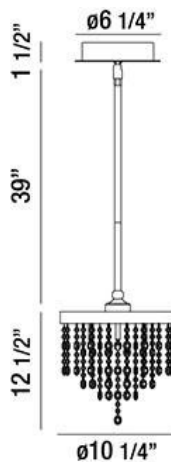

OPA, 10" ROUND PENDANT

PRODUCT DETAILS

No.	:	26374-017
Product Color	:	CHROME
Product Material	:	METAL
Shade / Accent Colour	:	CLEAR
Shade / Accent Material	:	CRYSTAL
Diameter	:	10.25"
Height	:	12.5"
Overall Height	:	53.25"
Weight	:	6.1lbs

LIGHT SOURCE DETAILS

Number of Bulbs	:	4
Light Source	:	Halogen
Light Source Type	:	BI-PIN
Input Voltage	:	120V
Bulb Voltage	:	12V
Socket Type	:	G4
Wattage	:	20W
Total Wattage	:	80W
Bulb Included	:	Yes
Dimmable	:	Yes

Options Available

ITEM NO.	FINISH	SHADE
26374-017	CHROME	CLEAR

TECHNICAL DETAILS

Light Direction	:	Down
Hanging Support Type	:	ROD
Hanging Support Length	:	39"
Rods Included	:	3"+6"+12"+18"
Canopy / Backplate Height	:	1.5"
Canopy / Backplate Dia.	:	6.25"
Adjustable Lamp Head	:	No
Approval	:	