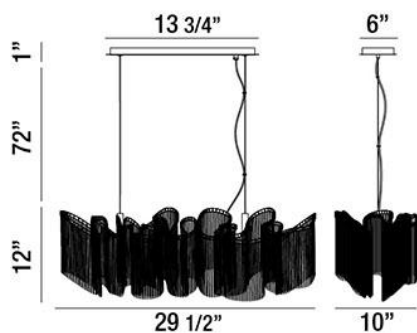

Project Information

Job Name: _____ Date: _____ Type: _____
Comments: _____