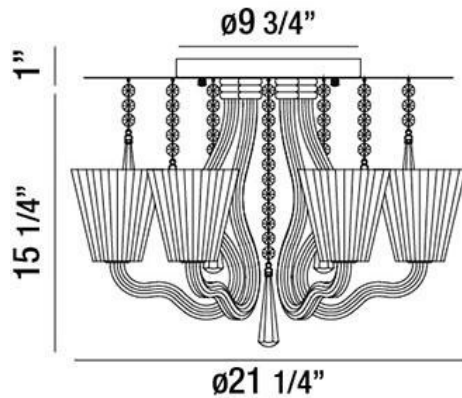

CORATO, 21" CEILING MOUNT

PRODUCT DETAILS

No.	:	26244-013
Product Color	:	CHROME
Product Material	:	METAL
Shade / Accent Colour	:	CLEAR
Shade / Accent Material	:	BLOWN GLASS
Diameter	:	21.25"
Height	:	15.25"
Weight	:	20.9lbs

LIGHT SOURCE DETAILS

Number of Bulbs	:	6
Light Source	:	Halogen
Light Source Type	:	G9
Input Voltage	:	120V
Bulb Voltage	:	120V
Socket Type	:	G9
Wattage	:	40W
Total Wattage	:	240W
Bulb Included	:	Yes
Dimmable	:	Yes

Options Available

ITEM NO.	FINISH	SHADE
26244-013	CHROME	CLEAR

TECHNICAL DETAILS

Canopy / Backplate Height	:	1"
Canopy / Backplate Dia.	:	9.75"
Adjustable Lamp Head	:	No
Location	:	DRY
Approval	:	

PROJECT INFORMATION