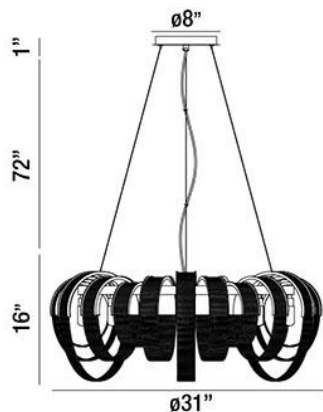

Draped rings of crystal beading layered in curved polished chrome tracks

SAGE , 8-LIGHT CHANDELIER

Product Specifications

Collection:	Illuminations
Item No.:	26596-013
Height:	16"
Chain / Cord Length:	72"
Diameter:	31"
Est. Shipping Weight:	43.56 lbs
No. of Bulbs:	8 Inc.
Bulb Wattage:	60 watts
Bulb Type:	G9 
Bulb Base:	G9
Bulb Voltage:	120 volts

Options Available

ITEM CODE	FINISH	SHADE
26596-013	chrome	clear crystal

Colour / Shades Available

FINISH	SHADE
chrome <input type="radio"/>	clear crystal <input type="radio"/>

Project Information

Job Name: _____ Date: _____ Type: _____
 Comments: _____