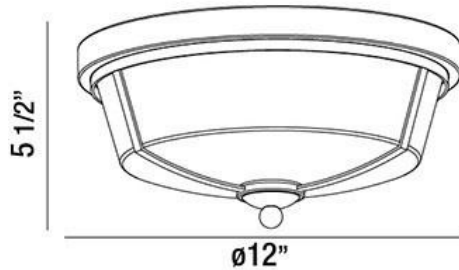

KATE, 12" CEILING MOUNT

Options Available

ITEM NO.	FINISH	SHADE
26636-016	SATIN NICKEL	OPAL WHITE
26636-023	BRONZE	OPAL WHITE

PRODUCT DETAILS

No.	:	26636-016
Product Color	:	SATIN NICKEL
Product Material	:	METAL
Shade / Accent Colour	:	OPAL WHITE
Shade / Accent Material	:	GLASS
Diameter	:	12"
Height	:	5.5"
Weight	:	4lbs

LIGHT SOURCE DETAILS

Light Source Type	:	INTEGRATED LED
Input Voltage	:	120V
Bulb Voltage	:	120V
Total Wattage	:	16W
Total Lumen	:	1300lm
Kelvin	:	3000K
CRI	:	85+
Dimmable	:	Yes

TECHNICAL DETAILS

Canopy / Backplate Height	:	1"
Canopy / Backplate Dia.	:	11.88"
Adjustable Lamp Head	:	No
Approval	:	