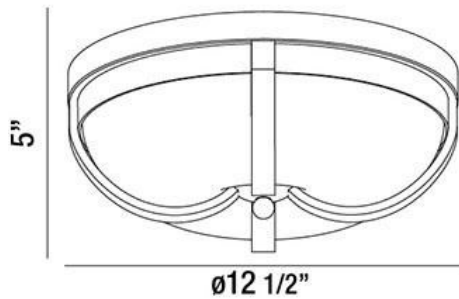

ANDREW, 13" CEILING MOUNT

Options Available

ITEM NO.	FINISH	SHADE
26637-013	SATIN NICKEL	OPAL WHITE
26637-020	BRONZE	OPAL WHITE

PRODUCT DETAILS

No.	:	26637-013
Product Color	:	SATIN NICKEL
Product Material	:	METAL
Shade / Accent Colour	:	OPAL WHITE
Shade / Accent Material	:	GLASS
Diameter	:	12.5"
Height	:	5"
Weight	:	5.1lbs

LIGHT SOURCE DETAILS

Light Source Type	:	INTEGRATED LED
Input Voltage	:	120V
Bulb Voltage	:	120V
Total Wattage	:	16W
Total Lumen	:	1300lm
Kelvin	:	3000K
CRI	:	85+
Dimmable	:	Yes

TECHNICAL DETAILS

Canopy / Backplate Height	:	1"
Canopy / Backplate Dia.	:	12.5"
Adjustable Lamp Head	:	No
Approval	:	