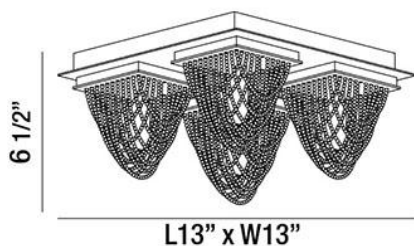

Free flowing crystal beaded baskets hang down from polished chrome fittings

RIO , 4-LIGHT FLUSHMOUNT

Product Specifications

Collection:	Illuminations
Item No.:	26593-012
Height:	6.5"
Width:	13"
Length:	13"
Est. Shipping Weight:	9.46 lbs
No. of Bulbs:	4 Inc.
Bulb Wattage:	60 watts
Bulb Type:	G9 
Bulb Base:	G9
Bulb Voltage:	120 volts