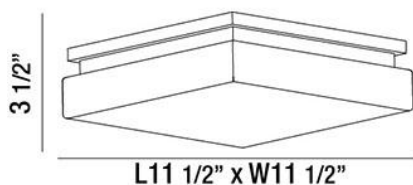

Project Information

Job Name: _____ Date: _____ Type: _____
Comments: _____