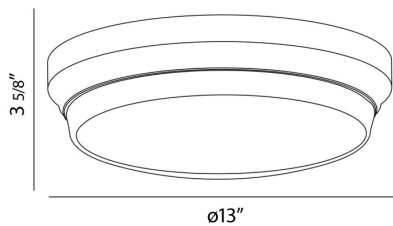

JANE, 13" CEILING MOUNT

PRODUCT DETAILS

No.	:	26634-012
Product Color	:	BRONZE
Product Material	:	METAL
Shade / Accent Colour	:	OPAL WHITE
Shade / Accent Material	:	GLASS
Diameter	:	13"
Height	:	3.63"
Weight	:	2.3lbs

LIGHT SOURCE DETAILS

Light Source Type	:	INTEGRATED LED
Input Voltage	:	120V
Bulb Voltage	:	120V
Total Wattage	:	12W
Total Lumen	:	1000lm
Kelvin	:	3000K
CRI	:	85+
Dimmable	:	Yes

Options Available

ITEM NO.	FINISH	SHADE
26634-012	BRONZE	OPAL WHITE
26634-029	SATIN NICKEL	OPAL WHITE
26634-036	CHROME	OPAL WHITE

TECHNICAL DETAILS

Canopy / Backplate Height	:	1"
Canopy / Backplate Dia.	:	12.5"
Adjustable Lamp Head	:	No
Approval	:	

PROJECT INFORMATION

Job Name: Date: Type:

Comments: