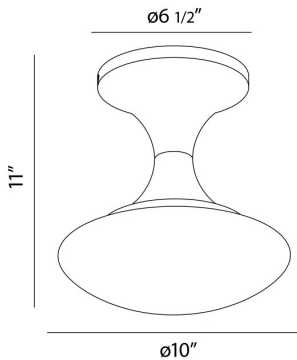

## DALLNER, 10" CEILING MOUNT

### PRODUCT DETAILS

No.	:	26633-015
Product Color	:	BRONZE
Shade / Accent Colour	:	OPAL WHITE GLASS
Diameter	:	10"
Height	:	11"
Weight	:	1.5lbs

### TECHNICAL DETAILS

Canopy / Backplate Height	:	3.75"
Canopy / Backplate Dia.	:	6.5"
Adjustable Lamp Head	:	No
Approval	:	