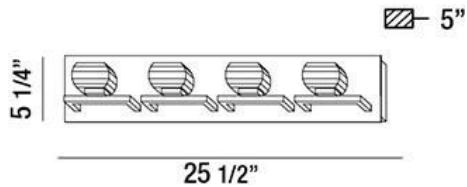

CASA, 26" VANITY LIGHT

PRODUCT DETAILS

No.	:	26358-017
Product Color	:	CHROME
Product Material	:	METAL
Shade / Accent Colour	:	CLEAR
Shade / Accent Material	:	CRYSTAL GLASS
Width	:	25.5"
Height	:	5.25"
Ext	:	5"
Weight	:	7.1lbs

Options Available

ITEM NO.	FINISH	SHADE
26358-017	CHROME	CLEAR

TECHNICAL DETAILS

Light Direction	:	Up
Adjustable Lamp Head	:	No
Mounting	:	Up
Location	:	DAMP
Approval	:	

PROJECT INFORMATION

 Job Name: Date: Type: