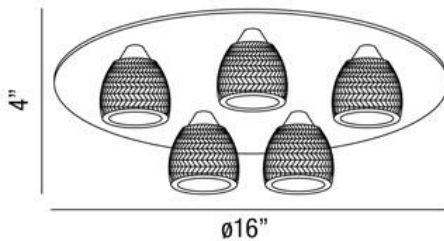

WAVE, 16" CEILING MOUNT

PRODUCT DETAILS

No.	:	25731-019
Product Color	:	CHROME
Product Material	:	METAL
Shade / Accent Colour	:	CLEAR
Shade / Accent Material	:	GLASS
Diameter	:	16"
Height	:	4"
Weight	:	7.5lbs

LIGHT SOURCE DETAILS

Number of Bulbs	:	5
Light Source	:	Halogen
Light Source Type	:	G9
Input Voltage	:	120V
Bulb Voltage	:	120V
Socket Type	:	G9
Wattage	:	60W
Total Wattage	:	300W
Bulb Included	:	Yes
Dimmable	:	Yes

Options Available

ITEM NO.	FINISH	SHADE
25731-019	CHROME	CLEAR

TECHNICAL DETAILS

Adjustable Lamp Head	:	No
Location	:	DRY
Approval	:	

PROJECT INFORMATION

 Job Name: Date: Type:

 Comments: