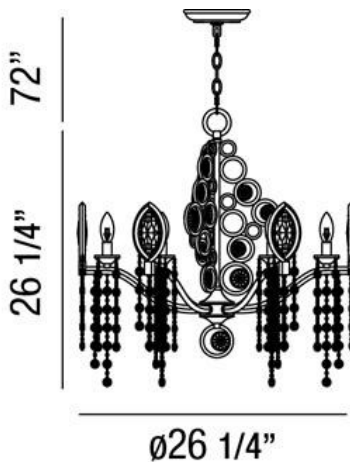

CAPRI, 26" ROUND CHANDELIER

PRODUCT DETAILS

No.	:	25655-018
Product Color	:	BRONZE
Product Material	:	METAL
Shade / Accent Colour	:	CLEAR/AMBER
Shade / Accent Material	:	CRYSTAL BEADS
Diameter	:	26.25"
Height	:	26.25"
Overall Height	:	98.25"
Weight	:	16.4lbs

LIGHT SOURCE DETAILS

Number of Bulbs	:	6
Light Source	:	Incandescent
Light Source Type	:	B10
Input Voltage	:	120V
Bulb Voltage	:	120V
Socket Type	:	E12
Wattage	:	60W
Total Wattage	:	360W
Bulb Included	:	No
Dimmable	:	Yes

Options Available

ITEM NO.	FINISH	SHADE
25655-018	BRONZE	CLEAR/AMBER

TECHNICAL DETAILS

Light Direction	:	Up or Down
Hanging Support Type	:	CHAIN
Hanging Support Length	:	72"
Canopy / Backplate Height	:	1.13"
Canopy / Backplate Dia.	:	6.25"
Adjustable Lamp Head	:	No
Approval	:	